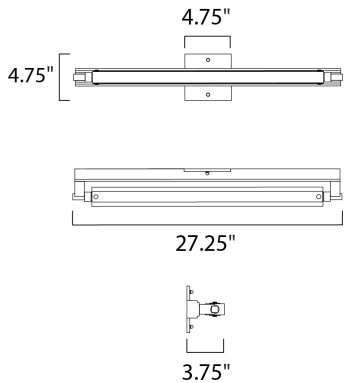

**PRODUCT DESCRIPTION**

Redefining wall-mounted lighting, the Pivot collection brings versatility to a once static fixture, adding uniqueness to any design space. Install this sleek Polished Chrome bar in any room or office and simply pivot it to instantly change the focus and the mood. Angled over a fluorescent bulb that saves energy, the elongated Clear acrylic with frosted edges diffuses harsh beams and casts the room in a pleasant light.

**MEASUREMENTS**

DIMENSION : 27.25" W x 4.75" H x 3.75" Ext  
 MAX OAH :  
 HANGING WEIGHT : 2 lb

**LAMPING**

INPUT VOLTAGE : 120V  
 LUMENS : 1,680 Rated  
 BULB : 2 x 12W LED PCB Integrated , 24W Total  
 BULB INCLUDED : (Integrated)  
 DIMMABLE : Triac CL  
 CRI : 90 CRI  
 COLOR\_TEMP : 3000K