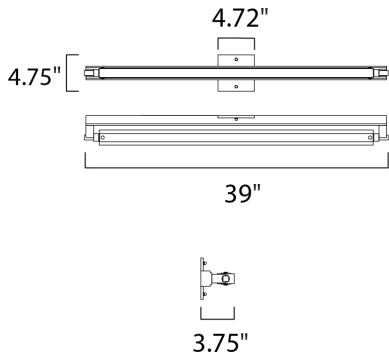

PRODUCT DESCRIPTION

Redefining wall-mounted lighting, the Pivot collection brings versatility to a once static fixture, adding uniqueness to any design space. Install this sleek Polished Chrome bar in any room or office and simply pivot it to instantly change the focus and the mood. Angled over a fluorescent bulb that saves energy, the elongated Clear acrylic with frosted edges diffuses harsh beams and casts the room in a pleasant light.

MEASUREMENTS

DIMENSION : 39" W x 4.75" H x 3.75" Ext
 MAX OAH :
 HANGING WEIGHT : 3.48 lb

LAMPING

INPUT VOLTAGE : 120V
 LUMENS : 2,800 Rated
 BULB : 2 x 20W LED PCB Integrated , 40W Total
 BULB INCLUDED : (Integrated)
 DIMMABLE : Triac CL
 CRI : 90 CRI
 COLOR_TEMP : 3000K