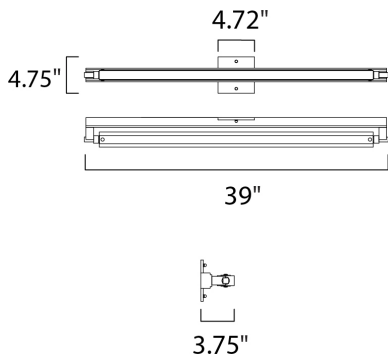

**PRODUCT DESCRIPTION**

Redefining wall-mounted lighting, the Pivot collection brings versatility to a once static fixture, adding uniqueness to any design space. Install this sleek Polished Chrome bar in any room or office and simply pivot it to instantly change the focus and the mood. Angled over a fluorescent bulb that saves energy, the elongated Clear acrylic with frosted edges diffuses harsh beams and casts the room in a pleasant light.

**MEASUREMENTS**

DIMENSION : 39" W x 4.75" H x 3.75" Ext  
 MAX OAH :  
 HANGING WEIGHT : 3.48 lb

**LAMPING**

INPUT VOLTAGE : 120V  
 LUMENS : 2,800 Rated  
 BULB : 2 x 20W LED PCB Integrated , 40W Total  
 BULB INCLUDED : (Integrated)  
 DIMMABLE : Triac CL  
 CRI : 90 CRI  
 COLOR\_TEMP : 3000K