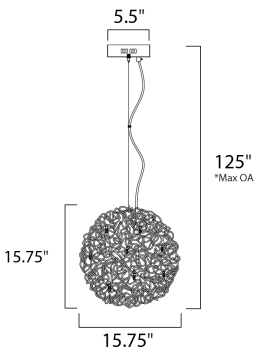

\*max overall height of the fixture

**MEASUREMENTS**

DIMENSION : 15.75" L x 15.75" W x 15.75" H  
 MAX OAH : 125" OAH  
 CANOPY : 5.5" W x 1.5" H x 5.5" L  
 HANGING WEIGHT : 10.78 lb

**LAMPING**

INPUT VOLTAGE : 120V  
 LUMENS : 850 Rated (800 Del.)  
 BULB : 8 x 1.2W LED 12V G4 , 10W Total  
 BULB INCLUDED : (Included)  
 DIMMABLE : Electronic Low Voltage (ELV)  
 CRI : 80+ CRI  
 COLOR\_TEMP : 3000K