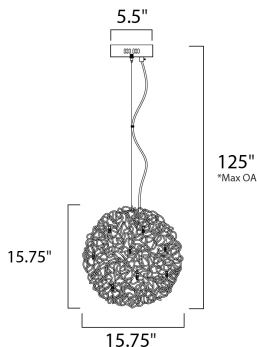

FINISHES OPTION

 Polished Chrome (PC)

MATERIAL

Steel, Aluminum

RATINGS

cETLus
Dry Location

ADDITIONAL

ADJUSTABLE
OPERATING TEMPERATURE:
-20°C (-4°F), 40°C (104°F)

MEASUREMENTS

DIMENSION : 15.75" L x 15.75" W x 15.75" H
 MAX OAH : 125" OAH
 CANOPY : 5.5" W x 1.5" H x 5.5" L
 HANGING WEIGHT : 10.78 lb

LAMPING

INPUT VOLTAGE : 120V
 LUMENS : 850 Rated (800 Del.)
 BULB : 8 x 1.2W LED 12V G4 , 10W Total
 BULB INCLUDED : (Included)
 DIMMABLE : Electronic Low Voltage (ELV)
 CRI : 80+ CRI
 COLOR_TEMP : 3000K