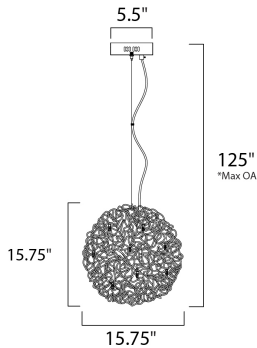

**FINISHES OPTION**

 Polished Chrome (PC)

**MATERIAL**

Steel, Aluminum

**RATINGS**

cETLus  
Dry Location

**ADDITIONAL**

ADJUSTABLE  
OPERATING TEMPERATURE:  
-20°C (-4°F), 40°C (104°F)

**MEASUREMENTS**

DIMENSION : 15.75" L x 15.75" W x 15.75" H  
 MAX OAH : 125" OAH  
 CANOPY : 5.5" W x 1.5" H x 5.5" L  
 HANGING WEIGHT : 10.78 lb

**LAMPING**

INPUT VOLTAGE : 120V  
 LUMENS : 850 Rated (800 Del.)  
 BULB : 8 x 1.2W LED 12V G4 , 10W Total  
 BULB INCLUDED : (Included)  
 DIMMABLE : Electronic Low Voltage (ELV)  
 CRI : 80+ CRI  
 COLOR\_TEMP : 3000K