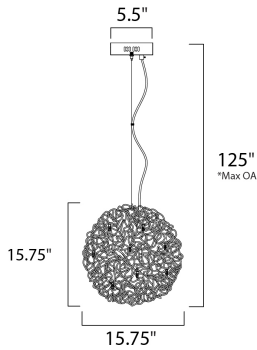

**FINISHES OPTION**

 Polished Chrome (PC)

**MATERIAL**

Steel, Aluminum

**RATINGS**

cETLus  
Dry Location

**ADDITIONAL**

ADJUSTABLE  
OPERATING TEMPERATURE:  
-20°C (-4°F), 40°C (104°F)

**MEASUREMENTS**

DIMENSION : 15.75" L x 15.75" W x 15.75" H  
 MAX OAH : 125" OAH  
 CANOPY : 5.5" W x 1.5" H x 5.5" L  
 HANGING WEIGHT : 10.78 lb

**LAMPING**

INPUT VOLTAGE : 120V  
 LUMENS : 850 Rated (800 Del.)  
 BULB : 8 x 1.2W LED 12V G4 , 10W Total  
 BULB INCLUDED : (Included)  
 DIMMABLE : Electronic Low Voltage (ELV)  
 CRI : 80+ CRI  
 COLOR\_TEMP : 3000K