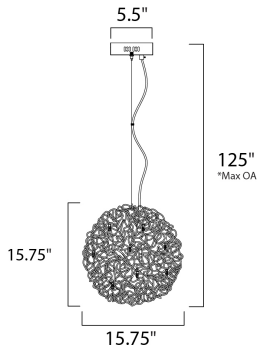

FINISHES OPTION

 Polished Chrome (PC)

MATERIAL

Steel, Aluminum

RATINGS

cETLus
Dry Location

ADDITIONAL

ADJUSTABLE
OPERATING TEMPERATURE:
-20°C (-4°F), 40°C (104°F)

MEASUREMENTS

DIMENSION : 15.75" L x 15.75" W x 15.75" H
 MAX OAH : 125" OAH
 CANOPY : 5.5" W x 1.5" H x 5.5" L
 HANGING WEIGHT : 10.78 lb

LAMPING

INPUT VOLTAGE : 120V
 LUMENS : 850 Rated (800 Del.)
 BULB : 8 x 1.2W LED 12V G4 , 10W Total
 BULB INCLUDED : (Included)
 DIMMABLE : Electronic Low Voltage (ELV)
 CRI : 80+ CRI
 COLOR_TEMP : 3000K