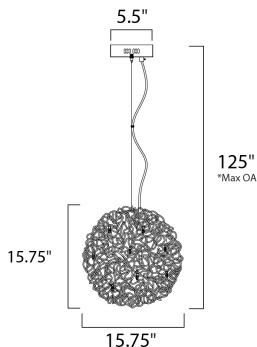

**FINISHES OPTION**

 Polished Chrome (PC)

**MATERIAL**

Steel, Aluminum

**RATINGS**

cETLus  
Dry Location

**ADDITIONAL**

ADJUSTABLE  
OPERATING TEMPERATURE:  
-20°C (-4°F), 40°C (104°F)

**MEASUREMENTS**

DIMENSION : 15.75" L x 15.75" W x 15.75" H  
 MAX OAH : 125" OAH  
 CANOPY : 5.5" W x 1.5" H x 5.5" L  
 HANGING WEIGHT : 10.78 lb

**LAMPING**

INPUT VOLTAGE : 120V  
 LUMENS : 850 Rated (800 Del.)  
 BULB : 8 x 1.2W LED 12V G4 , 10W Total  
 BULB INCLUDED : (Included)  
 DIMMABLE : Electronic Low Voltage (ELV)  
 CRI : 80+ CRI  
 COLOR\_TEMP : 3000K