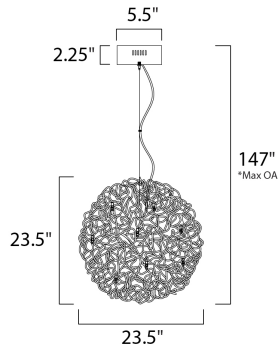

\*max overall height of fixture

**MEASUREMENTS**

DIMENSION : 23.5" L x 23.5" W x 23.5" H  
 MAX OAH : 147" OAH  
 CANOPY : 5.5" W x 2.25" H x 5.5" L  
 HANGING WEIGHT : 17.6 lb

**LAMPING**

INPUT VOLTAGE : 120V  
 LUMENS : 1,250 Rated (1,200 Del.)  
 BULB : 12 x 1.2W LED 12V G4 , 14W Total  
 BULB INCLUDED : (Included)  
 DIMMABLE : Electronic Low Voltage (ELV)  
 CRI : 80+ CRI  
 COLOR\_TEMP : 3000K