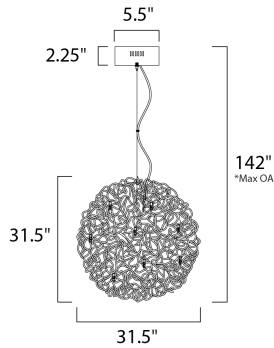

FINISHES OPTION

 Polished Chrome (PC)

MATERIAL

Steel, Aluminum

RATINGS

cETLus
Dry Location

ADDITIONAL

ADJUSTABLE
OPERATING TEMPERATURE:
-20°C (-4°F), 40°C (104°F)

MEASUREMENTS

DIMENSION : 31.5" L x 31.5" W x 31.5" H
 MAX OAH : 142" OAH
 CANOPY : 5.5" W x 1.5" H x 5.5" L
 HANGING WEIGHT : 48.4 lb

LAMPING

INPUT VOLTAGE : 120V
 LUMENS : 2,600 Rated (2,500 Del.)
 BULB : 25 x 1.2W LED 12V G4 , 30W Total
 BULB INCLUDED : (Included)
 DIMMABLE : Electronic Low Voltage (ELV)
 CRI : 80+ CRI
 COLOR_TEMP : 3000K