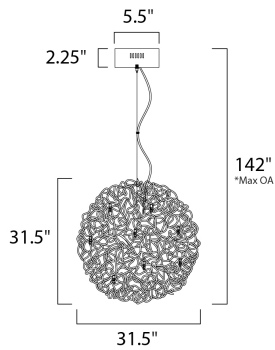

**FINISHES OPTION**

 Polished Chrome (PC)

**MATERIAL**

Steel, Aluminum

**RATINGS**

cETLus  
Dry Location

**ADDITIONAL**

ADJUSTABLE  
OPERATING TEMPERATURE:  
-20°C (-4°F), 40°C (104°F)

**MEASUREMENTS**

DIMENSION : 31.5" L x 31.5" W x 31.5" H  
 MAX OAH : 142" OAH  
 CANOPY : 5.5" W x 1.5" H x 5.5" L  
 HANGING WEIGHT : 48.4 lb

**LAMPING**

INPUT VOLTAGE : 120V  
 LUMENS : 2,600 Rated (2,500 Del.)  
 BULB : 25 x 1.2W LED 12V G4 , 30W Total  
 BULB INCLUDED : (Included)  
 DIMMABLE : Electronic Low Voltage (ELV)  
 CRI : 80+ CRI  
 COLOR\_TEMP : 3000K