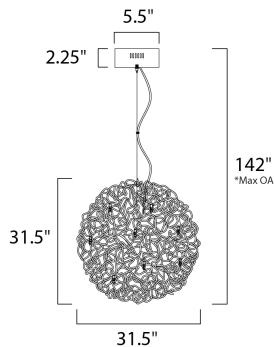

FINISHES OPTION

 Polished Chrome (PC)

MATERIAL

Steel, Aluminum

RATINGS

cETLus
Dry Location

ADDITIONAL

ADJUSTABLE
OPERATING TEMPERATURE:
-20°C (-4°F), 40°C (104°F)

MEASUREMENTS

DIMENSION : 31.5" L x 31.5" W x 31.5" H
 MAX OAH : 142" OAH
 CANOPY : 5.5" W x 1.5" H x 5.5" L
 HANGING WEIGHT : 48.4 lb

LAMPING

INPUT VOLTAGE : 120V
 LUMENS : 2,600 Rated (2,500 Del.)
 BULB : 25 x 1.2W LED 12V G4 , 30W Total
 BULB INCLUDED : (Included)
 DIMMABLE : Electronic Low Voltage (ELV)
 CRI : 80+ CRI
 COLOR_TEMP : 3000K