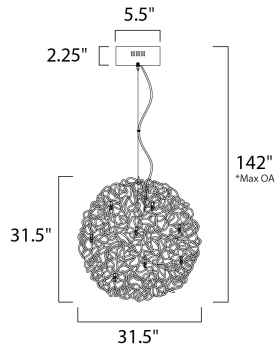

*max overall height of fixture

MEASUREMENTS

DIMENSION : 31.5" L x 31.5" W x 31.5" H
 MAX OAH : 142" OAH
 CANOPY : 5.5" W x 1.5" H x 5.5" L
 HANGING WEIGHT : 48.4 lb

LAMPING

INPUT VOLTAGE : 120V
 LUMENS : 2,600 Rated (2,500 Del.)
 BULB : 25 x 1.2W LED 12V G4 , 30W Total
 BULB INCLUDED : (Included)
 DIMMABLE : Electronic Low Voltage (ELV)
 CRI : 80+ CRI
 COLOR_TEMP : 3000K