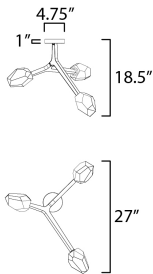

**MEASUREMENTS**

DIMENSION : 27" L x 20" W x 18.5" H  
 CANOPY : 4.75" W x 1" H x 4.75" L  
 HANGING WEIGHT : 4.8 lb

**LAMPING**

INPUT VOLTAGE : 120V  
 LUMENS : 1,500 Rated (1,200 Del.)  
 BULB : 3 x 4W LED G9 , 12W Total  
 BULB INCLUDED : (Included)  
 DIMMABLE : ELV or Triac  
 CRI : 80 CRI  
 COLOR\_TEMP : 3000K