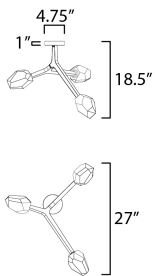

MEASUREMENTS

DIMENSION : 27" L x 20" W x 18.5" H
 CANOPY : 4.75" W x 1" H x 4.75" L
 HANGING WEIGHT : 4.8 lb

LAMPING

INPUT VOLTAGE : 120V
 LUMENS : 1,500 Rated (1,200 Del.)
 BULB : 3 x 4W LED G9 , 12W Total
 BULB INCLUDED : (Included)
 DIMMABLE : ELV or Triac
 CRI : 80 CRI
 COLOR_TEMP : 3000K