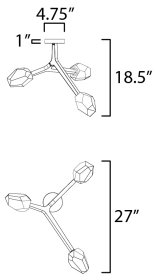

MEASUREMENTS

DIMENSION : 27" L x 20" W x 18.5" H
 CANOPY : 4.75" W x 1" H x 4.75" L
 HANGING WEIGHT : 4.8 lb

LAMPING

INPUT VOLTAGE : 120V
 LUMENS : 1,500 Rated (1,200 Del.)
 BULB : 3 x 4W LED G9 , 12W Total
 BULB INCLUDED : (Included)
 DIMMABLE : ELV or Triac
 CRI : 80 CRI
 COLOR_TEMP : 3000K