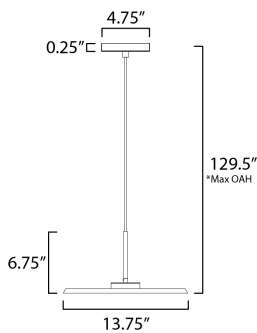

**FINISHES OPTION**

-  Antique Brass (AB)
-  Antique Copper (ACP)
-  Black (BK)

**MATERIAL**

Steel

**RATINGS**

cETLus  
Dry Location

**ADDITIONAL**

RATED LIFE 35000 Hours  
OPERATING TEMPERATURE:  
-20°C (-4°F), 40°C (104°F)

**MEASUREMENTS**

- DIMENSION : 13.75" W x 6.75" H x 13.75" Ext
- MAX OAH : 129.5" OAH
- CANOPY : 4.75" W x 0.25" H x 4.75" L
- HANGING WEIGHT : 1.5 lb

**LAMPING**

- INPUT VOLTAGE : 120V
- LUMENS : 720 Rated (580 Del.)
- BULB : 1 x 8W LED AC Integrated , 8W Total
- BULB INCLUDED : (Integrated)
- DIMMABLE : Triac or ELV
- CRI : 90 CRI
- COLOR\_TEMP : 3000K