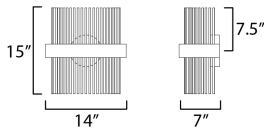

PRODUCT DESCRIPTION

Wide bands of Matte Black metal supports an evenly spaced row of thin tubing finished in your choice of Satin Brass, Satin Nickel or a combination of the two. The stylish design is connected by WiZ that enables the lighting's White Ambiance between 2700-5000 Kelvin. Marvel at the ring's soft indirect lighting dispersion cast light both up and down and shine along the tubes aglow. Set daylight white options for concentration tasks and energize your body. Similarly take notice of the effect when setting a warmer tone at the end of the day or to add some ambiance.

MEASUREMENTS

DIMENSION : 14" L x 7" W x 15" H x 7" Ext
 MAX OAH : 5.5" W x 5.5" H
 HANGING WEIGHT : 6.06 lb

LAMPING

INPUT VOLTAGE : 120-277V
 LUMENS : 1,400 Rated (490 Del.)
 BULB : 2 x 17W LED PCB Integrated , 17W Total
 BULB INCLUDED : (Integrated)
 DIMMABLE : Dimmable W/ WiZ compatible device or app
 CRI : 80 CRI
 COLOR_TEMP : 2700 - 5000K
 LIGHTING_DIRECTION : Down

FINISHES OPTION

-  Black / Satin Brass (BKSBR)
-  Black / Satin Nickel (BKSNI)
-  Black / Satin Nickel / Satin Brass (BKSNSBR)

MATERIAL

Steel

RATINGS

cETLus
 Damp Location

ADDITIONAL

INSTALL UP/DOWN: Down
 RATED LIFE 25000 Hours
 OPERATING TEMPERATURE:
 -20°C (-4°F), 40°C (104°F)