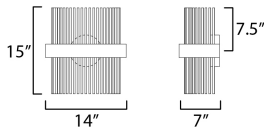

PRODUCT DESCRIPTION

Wide bands of Matte Black metal supports an evenly spaced row of thin tubing finished in your choice of Satin Brass, Satin Nickel or a combination of the two. The stylish design is connected by WiZ that enables the lighting's White Ambiance between 2700-5000 Kelvin. Marvel at the ring's soft indirect lighting dispersion cast light both up and down and shine along the tubes aglow. Set daylight white options for concentration tasks and energize your body. Similarly take notice of the effect when setting a warmer tone at the end of the day or to add some ambiance.

MEASUREMENTS

DIMENSION : 14" L x 7" W x 15" H x 7" Ext
 MAX OAH : 5.5" W x 5.5" H
 HANGING WEIGHT : 6.06 lb

LAMPING

INPUT VOLTAGE : 120-277V
 LUMENS : 1,400 Rated (490 Del.)
 BULB : 2 x 17W LED PCB Integrated , 17W Total
 BULB INCLUDED : (Integrated)
 DIMMABLE : Dimmable W/ WiZ compatible device or app
 CRI : 80 CRI
 COLOR_TEMP : 2700 - 5000K
 LIGHTING_DIRECTION : Down

FINISHES OPTION

-  Black / Satin Brass (BKSNBR)
-  Black / Satin Nickel (BKSN)
-  Black / Satin Nickel / Satin Brass (BKSNBSBR)

MATERIAL

Steel

RATINGS

cETLus
 Damp Location

ADDITIONAL

INSTALL UP/DOWN: Down
 RATED LIFE 25000 Hours
 OPERATING TEMPERATURE:
 -20°C (-4°F), 40°C (104°F)