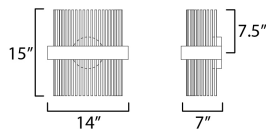

**PRODUCT DESCRIPTION**

Wide bands of Matte Black metal supports an evenly spaced row of thin tubing finished in your choice of Satin Brass, Satin Nickel or a combination of the two. The stylish design is connected by WiZ that enables the lighting's White Ambiance between 2700-5000 Kelvin. Marvel at the ring's soft indirect lighting dispersion cast light both up and down and shine along the tubes aglow. Set daylight white options for concentration tasks and energize your body. Similarly take notice of the effect when setting a warmer tone at the end of the day or to add some ambiance.

**MEASUREMENTS**

DIMENSION : 14" L x 7" W x 15" H x 7" Ext  
 MAX OAH : 5.5" W x 5.5" H  
 HANGING WEIGHT : 6.06 lb

**LAMPING**

INPUT VOLTAGE : 120-277V  
 LUMENS : 1,400 Rated (490 Del.)  
 BULB : 2 x 17W LED PCB Integrated , 17W Total  
 BULB INCLUDED : (Integrated)  
 DIMMABLE : Dimmable W/ WiZ compatible device or app  
 CRI : 80 CRI  
 COLOR\_TEMP : 2700 - 5000K  
 LIGHTING\_DIRECTION : Down

**FINISHES OPTION**

-  Black / Satin Brass (BKSNBR)
-  Black / Satin Nickel (BKSN)
-  Black / Satin Nickel / Satin Brass (BKSNBSBR)

**MATERIAL**

Steel

**RATINGS**

cETLus  
 Damp Location

**ADDITIONAL**

INSTALL UP/DOWN: Down  
 RATED LIFE 25000 Hours  
 OPERATING TEMPERATURE:  
 -20°C (-4°F), 40°C (104°F)