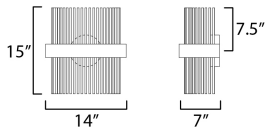

**PRODUCT DESCRIPTION**

Wide bands of Matte Black metal supports an evenly spaced row of thin tubing finished in your choice of Satin Brass, Satin Nickel or a combination of the two. The stylish design is connected by WiZ that enables the lighting's White Ambiance between 2700-5000 Kelvin. Marvel at the ring's soft indirect lighting dispersion cast light both up and down and shine along the tubes aglow. Set daylight white options for concentration tasks and energize your body. Similarly take notice of the effect when setting a warmer tone at the end of the day or to add some ambiance.

**MEASUREMENTS**

DIMENSION : 14" L x 7" W x 15" H x 7" Ext  
 MAX OAH : 5.5" W x 5.5" H  
 HANGING WEIGHT : 6.06 lb

**LAMPING**

INPUT VOLTAGE : 120-277V  
 LUMENS : 1,400 Rated (490 Del.)  
 BULB : 2 x 17W LED PCB Integrated , 17W Total  
 BULB INCLUDED : (Integrated)  
 DIMMABLE : Dimmable W/ WiZ compatible device or app  
 CRI : 80 CRI  
 COLOR\_TEMP : 2700 - 5000K  
 LIGHTING\_DIRECTION : Down

**FINISHES OPTION**

-  Black / Satin Brass (BKSBR)
-  Black / Satin Nickel (BKSNI)
-  Black / Satin Nickel / Satin Brass (BKSNSBR)

**MATERIAL**

Steel

**RATINGS**

cETLus  
 Damp Location

**ADDITIONAL**

INSTALL UP/DOWN: Down  
 RATED LIFE 25000 Hours  
 OPERATING TEMPERATURE:  
 -20°C (-4°F), 40°C (104°F)