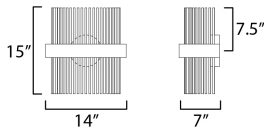

PRODUCT DESCRIPTION

Wide bands of Matte Black metal supports an evenly spaced row of thin tubing finished in your choice of Satin Brass, Satin Nickel or a combination of the two. The stylish design is connected by WiZ that enables the lighting's White Ambiance between 2700-5000 Kelvin. Marvel at the ring's soft indirect lighting dispersion cast light both up and down and shine along the tubes aglow. Set daylight white options for concentration tasks and energize your body. Similarly take notice of the effect when setting a warmer tone at the end of the day or to add some ambiance.

MEASUREMENTS

DIMENSION : 14" L x 7" W x 15" H x 7" Ext
 MAX OAH : 5.5" W x 5.5" H
 HANGING WEIGHT : 6.06 lb

LAMPING

INPUT VOLTAGE : 120-277V
 LUMENS : 1,400 Rated (490 Del.)
 BULB : 2 x 17W LED PCB Integrated , 17W Total
 BULB INCLUDED : (Integrated)
 DIMMABLE : Dimmable W/ WiZ compatible device or app
 CRI : 80 CRI
 COLOR_TEMP : 2700 - 5000K
 LIGHTING_DIRECTION : Down

FINISHES OPTION

- Black / Satin Brass (BKSBR)
- Black / Satin Nickel (BKSNI)
- Black / Satin Nickel / Satin Brass (BKSNSBR)

MATERIAL

Steel

RATINGS

cETLus
 Damp Location

ADDITIONAL

INSTALL UP/DOWN: Down
 RATED LIFE 25000 Hours
 OPERATING TEMPERATURE:
 -20°C (-4°F), 40°C (104°F)