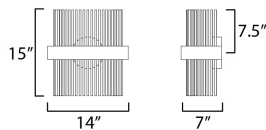

PRODUCT DESCRIPTION

Wide bands of Matte Black metal supports an evenly spaced row of thin tubing finished in your choice of Satin Brass, Satin Nickel or a combination of the two. The stylish design is connected by WiZ that enables the lighting's White Ambiance between 2700-5000 Kelvin. Marvel at the ring's soft indirect lighting dispersion cast light both up and down and shine along the tubes aglow. Set daylight white options for concentration tasks and energize your body. Similarly take notice of the effect when setting a warmer tone at the end of the day or to add some ambiance.

MEASUREMENTS

DIMENSION : 14" L x 7" W x 15" H x 7" Ext
 MAX OAH : 5.5" W x 5.5" H
 HANGING WEIGHT : 6.06 lb

LAMPING

INPUT VOLTAGE : 120-277V
 LUMENS : 1,400 Rated (490 Del.)
 BULB : 2 x 17W LED PCB Integrated , 17W Total
 BULB INCLUDED : (Integrated)
 DIMMABLE : Dimmable W/ WiZ compatible device or app
 CRI : 80 CRI
 COLOR_TEMP : 2700 - 5000K
 LIGHTING_DIRECTION : Down

FINISHES OPTION

-  Black / Satin Brass (BKSNBR)
-  Black / Satin Nickel (BKSN)
-  Black / Satin Nickel / Satin Brass (BKSNBSBR)

MATERIAL

Steel

RATINGS

cETLus
 Damp Location

ADDITIONAL

INSTALL UP/DOWN: Down
 RATED LIFE 25000 Hours
 OPERATING TEMPERATURE:
 -20°C (-4°F), 40°C (104°F)