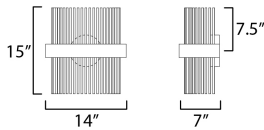

**PRODUCT DESCRIPTION**

Wide bands of Matte Black metal supports an evenly spaced row of thin tubing finished in your choice of Satin Brass, Satin Nickel or a combination of the two. The stylish design is connected by WiZ that enables the lighting's White Ambiance between 2700-5000 Kelvin. Marvel at the ring's soft indirect lighting dispersion cast light both up and down and shine along the tubes aglow. Set daylight white options for concentration tasks and energize your body. Similarly take notice of the effect when setting a warmer tone at the end of the day or to add some ambiance.

**MEASUREMENTS**

DIMENSION : 14" L x 7" W x 15" H x 7" Ext  
 MAX OAH : 5.5" W x 5.5" H  
 HANGING WEIGHT : 6.06 lb

**LAMPING**

INPUT VOLTAGE : 120-277V  
 LUMENS : 1,400 Rated (490 Del.)  
 BULB : 2 x 17W LED PCB Integrated , 17W Total  
 BULB INCLUDED : (Integrated)  
 DIMMABLE : Dimmable W/ WiZ compatible device or app  
 CRI : 80 CRI  
 COLOR\_TEMP : 2700 - 5000K  
 LIGHTING\_DIRECTION : Down

**FINISHES OPTION**

-  Black / Satin Brass (BKSBR)
-  Black / Satin Nickel (BKSNI)
-  Black / Satin Nickel / Satin Brass (BKSNSBR)

**MATERIAL**

Steel

**RATINGS**

cETLus  
 Damp Location

**ADDITIONAL**

INSTALL UP/DOWN: Down  
 RATED LIFE 25000 Hours  
 OPERATING TEMPERATURE:  
 -20°C (-4°F), 40°C (104°F)