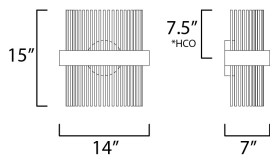

LAMPING

INPUT VOLTAGE : 120-277V
LUMENS : 1,400 Rated (490 Del.)
BULB : 2 x 17W LED PCB Integrated , 17W Total
BULB INCLUDED : (Integrated)
DIMMABLE : Dimmable W/ WiZ compatible device or app
CRI : 80 CRI
COLOR_TEMP : 2700 - 5000K
LIGHTING_DIRECTION : Down