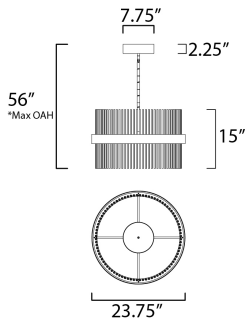

FINISHES OPTION

-  Black / Satin Brass (BKSBR)
-  Black / Satin Nickel (BKSNI)
-  Black / Satin Nickel / Satin Brass (BKSNSBR)

MATERIAL

Steel

RATINGS

cETLus
Dry Location

ADDITIONAL

SLOPE: 90
RATED LIFE 25000 Hours
OPERATING TEMPERATURE:
-20°C (-4°F), 40°C (104°F)

MEASUREMENTS

DIMENSION : 23.75" L x 23.75" W x 15" H
 MAX OAH : 56" OAH
 CANOPY : 7.75" W x 2.25" H x 7.75" L
 HANGING WEIGHT : 21.16 lb

LAMPING

INPUT VOLTAGE : 120-277V
 LUMENS : 4,900 Rated (1,600 Del.)
 BULB : 2 x 53W LED PCB Integrated , 53W Total
 BULB INCLUDED : (Integrated)
 DIMMABLE : Dimmable W/ WiZ compatible device or app
 CRI : 80 CRI
 COLOR_TEMP : 2700 - 5000K