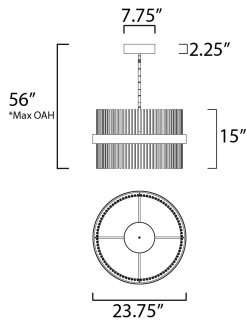

FINISHES OPTION

-  Black / Satin Brass (BKSBR)
-  Black / Satin Nickel (BKSN)
-  Black / Satin Nickel / Satin Brass (BKSNBSBR)

MATERIAL

Steel

RATINGS

cETLus
Dry Location

ADDITIONAL

SLOPE: 90
RATED LIFE 25000 Hours
OPERATING TEMPERATURE:
-20°C (-4°F), 40°C (104°F)

MEASUREMENTS

- DIMENSION : 23.75" L x 23.75" W x 15" H
- MAX OAH : 56" OAH
- CANOPY : 7.75" W x 2.25" H x 7.75" L
- HANGING WEIGHT : 21.16 lb

LAMPING

- INPUT VOLTAGE : 120-277V
- LUMENS : 4,900 Rated (1,600 Del.)
- BULB : 2 x 53W LED PCB Integrated , 53W Total
- BULB INCLUDED : (Integrated)
- DIMMABLE : Dimmable W/ WiZ compatible device or app
- CRI : 80 CRI
- COLOR_TEMP : 2700 - 5000K