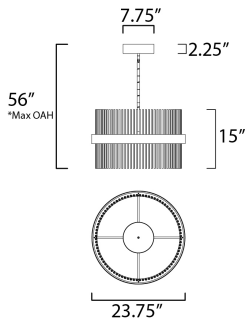

FINISHES OPTION

-  Black / Satin Brass (BKSBR)
-  Black / Satin Nickel (BKSN)
-  Black / Satin Nickel / Satin Brass (BKSNBSBR)

MATERIAL

Steel

RATINGS

cETLus
Dry Location

ADDITIONAL

SLOPE: 90
RATED LIFE 25000 Hours
OPERATING TEMPERATURE:
-20°C (-4°F), 40°C (104°F)

MEASUREMENTS

- DIMENSION : 23.75" L x 23.75" W x 15" H
- MAX OAH : 56" OAH
- CANOPY : 7.75" W x 2.25" H x 7.75" L
- HANGING WEIGHT : 21.16 lb

LAMPING

- INPUT VOLTAGE : 120-277V
- LUMENS : 4,900 Rated (1,600 Del.)
- BULB : 2 x 53W LED PCB Integrated , 53W Total
- BULB INCLUDED : (Integrated)
- DIMMABLE : Dimmable W/ WiZ compatible device or app
- CRI : 80 CRI
- COLOR_TEMP : 2700 - 5000K