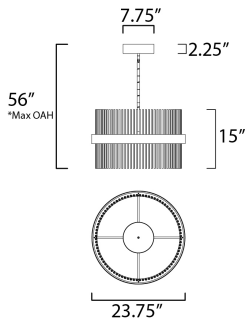

FINISHES OPTION

-  Black / Satin Brass (BKSBR)
-  Black / Satin Nickel (BKSN)
-  Black / Satin Nickel / Satin Brass (BKSNSBR)

MATERIAL

Steel

RATINGS

cETLus
Dry Location

ADDITIONAL

SLOPE: 90
RATED LIFE 25000 Hours
OPERATING TEMPERATURE:
-20°C (-4°F), 40°C (104°F)

MEASUREMENTS

- DIMENSION : 23.75" L x 23.75" W x 15" H
- MAX OAH : 56" OAH
- CANOPY : 7.75" W x 2.25" H x 7.75" L
- HANGING WEIGHT : 21.16 lb

LAMPING

- INPUT VOLTAGE : 120-277V
- LUMENS : 4,900 Rated (1,600 Del.)
- BULB : 2 x 53W LED PCB Integrated , 53W Total
- BULB INCLUDED : (Integrated)
- DIMMABLE : Dimmable W/ WiZ compatible device or app
- CRI : 80 CRI
- COLOR_TEMP : 2700 - 5000K