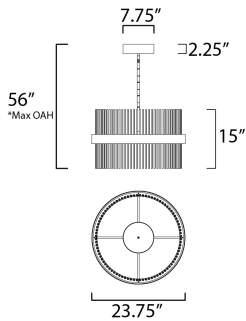

**FINISHES OPTION**

-  Black / Satin Brass (BKSBR)
-  Black / Satin Nickel (BKSN)
-  Black / Satin Nickel / Satin Brass (BKSNsBR)

**MATERIAL**

Steel

**RATINGS**

cETLus  
Dry Location

**ADDITIONAL**

SLOPE: 90  
RATED LIFE 25000 Hours  
OPERATING TEMPERATURE:  
-20°C (-4°F), 40°C (104°F)

**MEASUREMENTS**

DIMENSION : 23.75" L x 23.75" W x 15" H  
 MAX OAH : 56" OAH  
 CANOPY : 7.75" W x 2.25" H x 7.75" L  
 HANGING WEIGHT : 21.16 lb

**LAMPING**

INPUT VOLTAGE : 120-277V  
 LUMENS : 4,900 Rated (1,600 Del.)  
 BULB : 2 x 53W LED PCB Integrated , 53W Total  
 BULB INCLUDED : (Integrated)  
 DIMMABLE : Dimmable W/ WiZ compatible device or app  
 CRI : 80 CRI  
 COLOR\_TEMP : 2700 - 5000K