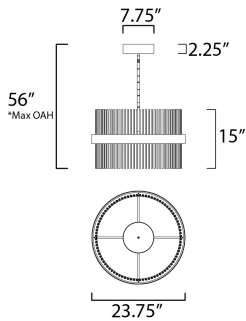

**FINISHES OPTION**

-  Black / Satin Brass (BKSBR)
-  Black / Satin Nickel (BKSN)
-  Black / Satin Nickel / Satin Brass (BKSNsBR)

**MATERIAL**

Steel

**RATINGS**

cETLus  
Dry Location

**ADDITIONAL**

SLOPE: 90  
RATED LIFE 25000 Hours  
OPERATING TEMPERATURE:  
-20°C (-4°F), 40°C (104°F)

**MEASUREMENTS**

- DIMENSION : 23.75" L x 23.75" W x 15" H
- MAX OAH : 56" OAH
- CANOPY : 7.75" W x 2.25" H x 7.75" L
- HANGING WEIGHT : 21.16 lb

**LAMPING**

- INPUT VOLTAGE : 120-277V
- LUMENS : 4,900 Rated (1,600 Del.)
- BULB : 2 x 53W LED PCB Integrated , 53W Total
- BULB INCLUDED : (Integrated)
- DIMMABLE : Dimmable W/ WiZ compatible device or app
- CRI : 80 CRI
- COLOR\_TEMP : 2700 - 5000K