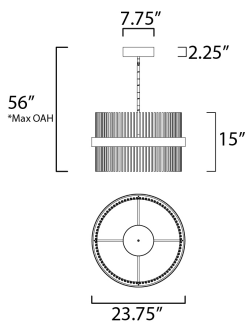

FINISHES OPTION

- Black / Satin Brass (BKSBR)
- Black / Satin Nickel (BKSN)
- Black / Satin Nickel / Satin Brass (BKSNSBR)

MATERIAL

Steel

RATINGS

cETLus
Dry Location

ADDITIONAL

SLOPE: 90
RATED LIFE 25000 Hours
OPERATING TEMPERATURE:
-20°C (-4°F), 40°C (104°F)

MEASUREMENTS

DIMENSION : 23.75" L x 23.75" W x 15" H
 MAX OAH : 56" OAH
 CANOPY : 7.75" W x 2.25" H x 7.75" L
 HANGING WEIGHT : 21.16 lb

LAMPING

INPUT VOLTAGE : 120-277V
 LUMENS : 4,900 Rated (1,600 Del.)
 BULB : 2 x 53W LED PCB Integrated , 53W Total
 BULB INCLUDED : (Integrated)
 DIMMABLE : Dimmable W/ WiZ compatible device or app
 CRI : 80 CRI
 COLOR_TEMP : 2700 - 5000K