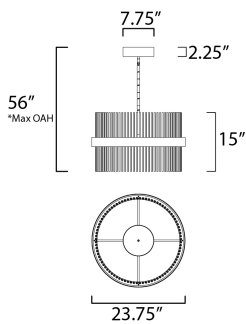

FINISHES OPTION

-  Black / Satin Brass (BKSBR)
-  Black / Satin Nickel (BKSN)
-  Black / Satin Nickel / Satin Brass (BKSNSBR)

MATERIAL

Steel

RATINGS

cETLus
Dry Location

ADDITIONAL

SLOPE: 90
RATED LIFE 25000 Hours
OPERATING TEMPERATURE:
-20°C (-4°F), 40°C (104°F)

MEASUREMENTS

DIMENSION : 23.75" L x 23.75" W x 15" H
 MAX OAH : 56" OAH
 CANOPY : 7.75" W x 2.25" H x 7.75" L
 HANGING WEIGHT : 21.16 lb

LAMPING

INPUT VOLTAGE : 120-277V
 LUMENS : 4,900 Rated (1,600 Del.)
 BULB : 2 x 53W LED PCB Integrated , 53W Total
 BULB INCLUDED : (Integrated)
 DIMMABLE : Dimmable W/ WiZ compatible device or app
 CRI : 80 CRI
 COLOR_TEMP : 2700 - 5000K