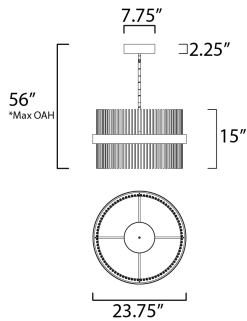

**FINISHES OPTION**

-  Black / Satin Brass (BKSBR)
-  Black / Satin Nickel (BKSN)
-  Black / Satin Nickel / Satin Brass (BKSNBSBR)

**MATERIAL**

Steel

**RATINGS**

cETLus  
Dry Location

**ADDITIONAL**

SLOPE: 90  
RATED LIFE 25000 Hours  
OPERATING TEMPERATURE:  
-20°C (-4°F), 40°C (104°F)

**MEASUREMENTS**

- DIMENSION : 23.75" L x 23.75" W x 15" H
- MAX OAH : 56" OAH
- CANOPY : 7.75" W x 2.25" H x 7.75" L
- HANGING WEIGHT : 21.16 lb

**LAMPING**

- INPUT VOLTAGE : 120-277V
- LUMENS : 4,900 Rated (1,600 Del.)
- BULB : 2 x 53W LED PCB Integrated , 53W Total
- BULB INCLUDED : (Integrated)
- DIMMABLE : Dimmable W/ WiZ compatible device or app
- CRI : 80 CRI
- COLOR\_TEMP : 2700 - 5000K