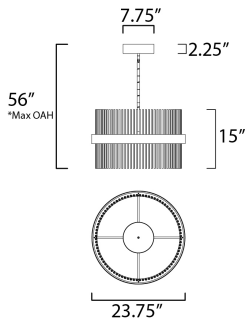

FINISHES OPTION

-  Black / Satin Brass (BKSBR)
-  Black / Satin Nickel (BKSNI)
-  Black / Satin Nickel / Satin Brass (BKSNSBR)

MATERIAL

Steel

RATINGS

cETLus
Dry Location

ADDITIONAL

SLOPE: 90
RATED LIFE 25000 Hours
OPERATING TEMPERATURE:
-20°C (-4°F), 40°C (104°F)

MEASUREMENTS

- DIMENSION : 23.75" L x 23.75" W x 15" H
- MAX OAH : 56" OAH
- CANOPY : 7.75" W x 2.25" H x 7.75" L
- HANGING WEIGHT : 21.16 lb

LAMPING

- INPUT VOLTAGE : 120-277V
- LUMENS : 4,900 Rated (1,600 Del.)
- BULB : 2 x 53W LED PCB Integrated , 53W Total
- BULB INCLUDED : (Integrated)
- DIMMABLE : Dimmable W/ WiZ compatible device or app
- CRI : 80 CRI
- COLOR_TEMP : 2700 - 5000K