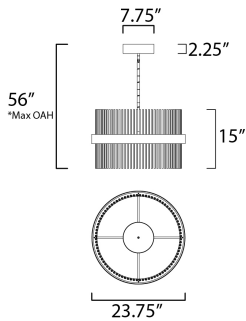

FINISHES OPTION

-  Black / Satin Brass (BKSBR)
-  Black / Satin Nickel (BKSN)
-  Black / Satin Nickel / Satin Brass (BKSNsBR)

MATERIAL

Steel

RATINGS

cETLus
Dry Location

ADDITIONAL

SLOPE: 90
RATED LIFE 25000 Hours
OPERATING TEMPERATURE:
-20°C (-4°F), 40°C (104°F)

MEASUREMENTS

- DIMENSION : 23.75" L x 23.75" W x 15" H
- MAX OAH : 56" OAH
- CANOPY : 7.75" W x 2.25" H x 7.75" L
- HANGING WEIGHT : 21.16 lb

LAMPING

- INPUT VOLTAGE : 120-277V
- LUMENS : 4,900 Rated (1,600 Del.)
- BULB : 2 x 53W LED PCB Integrated , 53W Total
- BULB INCLUDED : (Integrated)
- DIMMABLE : Dimmable W/ WiZ compatible device or app
- CRI : 80 CRI
- COLOR_TEMP : 2700 - 5000K