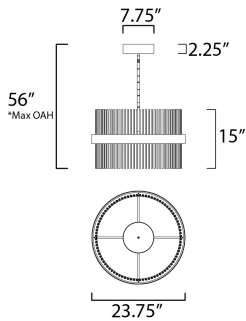

FINISHES OPTION

-  Black / Satin Brass (BKSBR)
-  Black / Satin Nickel (BKSN)
-  Black / Satin Nickel / Satin Brass (BKSNsBR)

MATERIAL

Steel

RATINGS

cETLus
Dry Location

ADDITIONAL

SLOPE: 90
RATED LIFE 25000 Hours
OPERATING TEMPERATURE:
-20°C (-4°F), 40°C (104°F)

MEASUREMENTS

DIMENSION : 23.75" L x 23.75" W x 15" H
 MAX OAH : 56" OAH
 CANOPY : 7.75" W x 2.25" H x 7.75" L
 HANGING WEIGHT : 21.16 lb

LAMPING

INPUT VOLTAGE : 120-277V
 LUMENS : 4,900 Rated (1,600 Del.)
 BULB : 2 x 53W LED PCB Integrated , 53W Total
 BULB INCLUDED : (Integrated)
 DIMMABLE : Dimmable W/ WiZ compatible device or app
 CRI : 80 CRI
 COLOR_TEMP : 2700 - 5000K