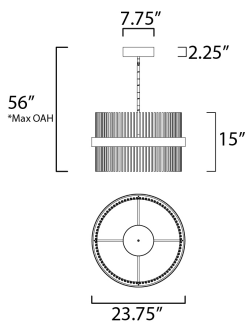

FINISHES OPTION

-  Black / Satin Brass (BKSBR)
-  Black / Satin Nickel (BKSN)
-  Black / Satin Nickel / Satin Brass (BKSNsBR)

MATERIAL

Steel

RATINGS

cETLus
Dry Location

ADDITIONAL

SLOPE: 90
RATED LIFE 25000 Hours
OPERATING TEMPERATURE:
-20°C (-4°F), 40°C (104°F)

MEASUREMENTS

- DIMENSION : 23.75" L x 23.75" W x 15" H
- MAX OAH : 56" OAH
- CANOPY : 7.75" W x 2.25" H x 7.75" L
- HANGING WEIGHT : 21.16 lb

LAMPING

- INPUT VOLTAGE : 120-277V
- LUMENS : 4,900 Rated (1,600 Del.)
- BULB : 2 x 53W LED PCB Integrated , 53W Total
- BULB INCLUDED : (Integrated)
- DIMMABLE : Dimmable W/ WiZ compatible device or app
- CRI : 80 CRI
- COLOR_TEMP : 2700 - 5000K