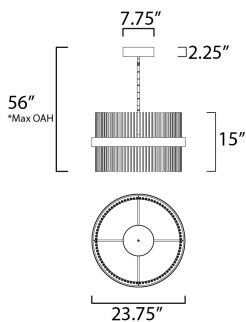

FINISHES OPTION

-  Black / Satin Brass (BKSBR)
-  Black / Satin Nickel (BKSNI)
-  Black / Satin Nickel / Satin Brass (BKSNSBR)

MATERIAL

Steel

RATINGS

cETLus
Dry Location

ADDITIONAL

SLOPE: 90
RATED LIFE 25000 Hours
OPERATING TEMPERATURE:
-20°C (-4°F), 40°C (104°F)

MEASUREMENTS

DIMENSION : 23.75" L x 23.75" W x 15" H
 MAX OAH : 56" OAH
 CANOPY : 7.75" W x 2.25" H x 7.75" L
 HANGING WEIGHT : 21.16 lb

LAMPING

INPUT VOLTAGE : 120-277V
 LUMENS : 4,900 Rated (1,600 Del.)
 BULB : 2 x 53W LED PCB Integrated , 53W Total
 BULB INCLUDED : (Integrated)
 DIMMABLE : Dimmable W/ WiZ compatible device or app
 CRI : 80 CRI
 COLOR_TEMP : 2700 - 5000K