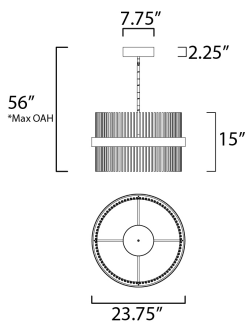

**FINISHES OPTION**

-  Black / Satin Brass (BKSBR)
-  Black / Satin Nickel (BKSNI)
-  Black / Satin Nickel / Satin Brass (BKSNSBR)

**MATERIAL**

Steel

**RATINGS**

cETLus  
Dry Location

**ADDITIONAL**

SLOPE: 90  
RATED LIFE 25000 Hours  
OPERATING TEMPERATURE:  
-20°C (-4°F), 40°C (104°F)

**MEASUREMENTS**

DIMENSION : 23.75" L x 23.75" W x 15" H  
 MAX OAH : 56" OAH  
 CANOPY : 7.75" W x 2.25" H x 7.75" L  
 HANGING WEIGHT : 21.16 lb

**LAMPING**

INPUT VOLTAGE : 120-277V  
 LUMENS : 4,900 Rated (1,600 Del.)  
 BULB : 2 x 53W LED PCB Integrated , 53W Total  
 BULB INCLUDED : (Integrated)  
 DIMMABLE : Dimmable W/ WiZ compatible device or app  
 CRI : 80 CRI  
 COLOR\_TEMP : 2700 - 5000K