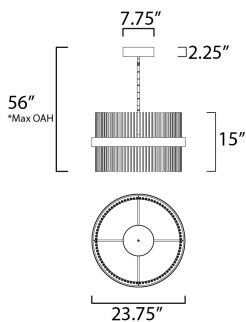

**FINISHES OPTION**

-  Black / Satin Brass (BKSBR)
-  Black / Satin Nickel (BKSN)
-  Black / Satin Nickel / Satin Brass (BKSNSBR)

**MATERIAL**

Steel

**RATINGS**

cETLus  
Dry Location

**ADDITIONAL**

SLOPE: 90  
RATED LIFE 25000 Hours  
OPERATING TEMPERATURE:  
-20°C (-4°F), 40°C (104°F)

**MEASUREMENTS**

DIMENSION : 23.75" L x 23.75" W x 15" H  
 MAX OAH : 56" OAH  
 CANOPY : 7.75" W x 2.25" H x 7.75" L  
 HANGING WEIGHT : 21.16 lb

**LAMPING**

INPUT VOLTAGE : 120-277V  
 LUMENS : 4,900 Rated (1,600 Del.)  
 BULB : 2 x 53W LED PCB Integrated , 53W Total  
 BULB INCLUDED : (Integrated)  
 DIMMABLE : Dimmable W/ WiZ compatible device or app  
 CRI : 80 CRI  
 COLOR\_TEMP : 2700 - 5000K