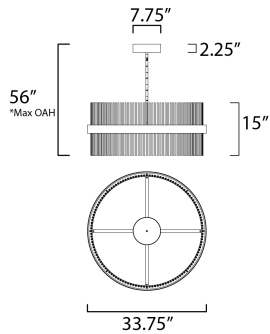

**PRODUCT DESCRIPTION**

Wide bands of Matte Black metal supports an evenly spaced row of thin tubing finished in your choice of Satin Brass, Satin Nickel or a combination of the two. The stylish design is connected by WiZ that enables the lighting's White Ambiance between 2700-5000 Kelvin. Marvel at the ring's soft indirect lighting dispersion cast light both up and down and shine along the tubes aglow. Set daylight white options for concentration tasks and energize your body. Similarly take notice of the effect when setting a warmer tone at the end of the day or to add some ambiance.

\*max overall height

**MEASUREMENTS**

- DIMENSION : 33.75" L x 33.75" W x 15" H
- MAX OAH : 56" OAH
- CANOPY : 7.75" W x 2.25" H x 7.75" L
- HANGING WEIGHT : 28 lb

**LAMPING**

- INPUT VOLTAGE : 120-277V
- LUMENS : 7,000 Rated (2,500 Del.)
- BULB : 2 x 73W LED PCB Integrated , 73W Total
- BULB INCLUDED : (Integrated)
- DIMMABLE : Dimmable W/ WiZ compatible device or app
- CRI : 80 CRI
- COLOR\_TEMP : 2700 - 5000K

**FINISHES OPTION**

-  Black / Satin Brass (BKSBR)
-  Black / Satin Nickel (BKSNI)
-  Black / Satin Nickel / Satin Brass (BKSNSBR)

**MATERIAL**

Steel

**RATINGS**

cETLus  
Dry Location

**ADDITIONAL**

SLOPE: 90  
RATED LIFE 25000 Hours  
OPERATING TEMPERATURE:  
-20°C (-4°F), 40°C (104°F)