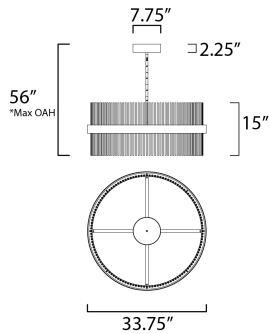

**PRODUCT DESCRIPTION**

Wide bands of Matte Black metal supports an evenly spaced row of thin tubing finished in your choice of Satin Brass, Satin Nickel or a combination of the two. The stylish design is connected by WiZ that enables the lighting's White Ambiance between 2700-5000 Kelvin. Marvel at the ring's soft indirect lighting dispersion cast light both up and down and shine along the tubes aglow. Set daylight white options for concentration tasks and energize your body. Similarly take notice of the effect when setting a warmer tone at the end of the day or to add some ambiance.

\*max overall height

**MEASUREMENTS**

DIMENSION : 33.75" L x 33.75" W x 15" H  
 MAX OAH : 56" OAH  
 CANOPY : 7.75" W x 2.25" H x 7.75" L  
 HANGING WEIGHT : 28 lb

**LAMPING**

INPUT VOLTAGE : 120-277V  
 LUMENS : 7,000 Rated (2,500 Del.)  
 BULB : 2 x 73W LED PCB Integrated , 73W Total  
 BULB INCLUDED : (Integrated)  
 DIMMABLE : Dimmable W/ WiZ compatible device or app  
 CRI : 80 CRI  
 COLOR\_TEMP : 2700 - 5000K

**FINISHES OPTION**

-  Black / Satin Brass (BKSNBR)
-  Black / Satin Nickel (BKSN)
-  Black / Satin Nickel / Satin Brass (BKSNBSBR)

**MATERIAL**

Steel

**RATINGS**

cETLus  
 Dry Location

**ADDITIONAL**

SLOPE: 90  
 RATED LIFE 25000 Hours  
 OPERATING TEMPERATURE:  
 -20°C (-4°F), 40°C (104°F)