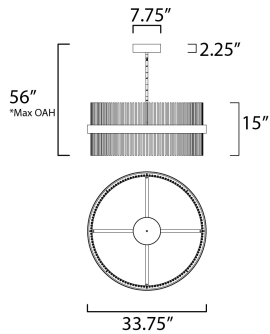

PRODUCT DESCRIPTION

Wide bands of Matte Black metal supports an evenly spaced row of thin tubing finished in your choice of Satin Brass, Satin Nickel or a combination of the two. The stylish design is connected by WiZ that enables the lighting's White Ambiance between 2700-5000 Kelvin. Marvel at the ring's soft indirect lighting dispersion cast light both up and down and shine along the tubes aglow. Set daylight white options for concentration tasks and energize your body. Similarly take notice of the effect when setting a warmer tone at the end of the day or to add some ambiance.

*max overall height

MEASUREMENTS

DIMENSION : 33.75" L x 33.75" W x 15" H
 MAX OAH : 56" OAH
 CANOPY : 7.75" W x 2.25" H x 7.75" L
 HANGING WEIGHT : 28 lb

LAMPING

INPUT VOLTAGE : 120-277V
 LUMENS : 7,000 Rated (2,500 Del.)
 BULB : 2 x 73W LED PCB Integrated , 73W Total
 BULB INCLUDED : (Integrated)
 DIMMABLE : Dimmable W/ WiZ compatible device or app
 CRI : 80 CRI
 COLOR_TEMP : 2700 - 5000K

FINISHES OPTION

-  Black / Satin Brass (BKSNBR)
-  Black / Satin Nickel (BKSN)
-  Black / Satin Nickel / Satin Brass (BKSNBSBR)

MATERIAL

Steel

RATINGS

cETLus
 Dry Location

ADDITIONAL

SLOPE: 90
 RATED LIFE 25000 Hours
 OPERATING TEMPERATURE:
 -20°C (-4°F), 40°C (104°F)