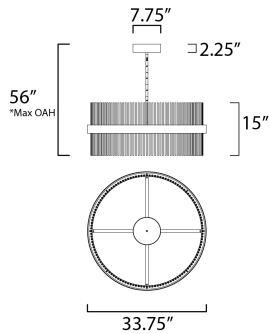

PRODUCT DESCRIPTION

Wide bands of Matte Black metal supports an evenly spaced row of thin tubing finished in your choice of Satin Brass, Satin Nickel or a combination of the two. The stylish design is connected by WiZ that enables the lighting's White Ambiance between 2700-5000 Kelvin. Marvel at the ring's soft indirect lighting dispersion cast light both up and down and shine along the tubes aglow. Set daylight white options for concentration tasks and energize your body. Similarly take notice of the effect when setting a warmer tone at the end of the day or to add some ambiance.

*max overall height

MEASUREMENTS

DIMENSION : 33.75" L x 33.75" W x 15" H
 MAX OAH : 56" OAH
 CANOPY : 7.75" W x 2.25" H x 7.75" L
 HANGING WEIGHT : 28 lb

LAMPING

INPUT VOLTAGE : 120-277V
 LUMENS : 7,000 Rated (2,500 Del.)
 BULB : 2 x 73W LED PCB Integrated , 73W Total
 BULB INCLUDED : (Integrated)
 DIMMABLE : Dimmable W/ WiZ compatible device or app
 CRI : 80 CRI
 COLOR_TEMP : 2700 - 5000K

FINISHES OPTION

-  Black / Satin Brass (BKSBR)
-  Black / Satin Nickel (BKSN)
-  Black / Satin Nickel / Satin Brass (BKSNsBR)

MATERIAL

Steel

RATINGS

cETLus
 Dry Location

ADDITIONAL

SLOPE: 90
 RATED LIFE 25000 Hours
 OPERATING TEMPERATURE:
 -20°C (-4°F), 40°C (104°F)