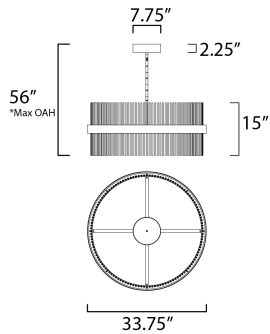

**PRODUCT DESCRIPTION**

Wide bands of Matte Black metal supports an evenly spaced row of thin tubing finished in your choice of Satin Brass, Satin Nickel or a combination of the two. The stylish design is connected by WiZ that enables the lighting's White Ambiance between 2700-5000 Kelvin. Marvel at the ring's soft indirect lighting dispersion cast light both up and down and shine along the tubes aglow. Set daylight white options for concentration tasks and energize your body. Similarly take notice of the effect when setting a warmer tone at the end of the day or to add some ambiance.

\*max overall height

**MEASUREMENTS**

DIMENSION : 33.75" L x 33.75" W x 15" H  
 MAX OAH : 56" OAH  
 CANOPY : 7.75" W x 2.25" H x 7.75" L  
 HANGING WEIGHT : 28 lb

**LAMPING**

INPUT VOLTAGE : 120-277V  
 LUMENS : 7,000 Rated (2,500 Del.)  
 BULB : 2 x 73W LED PCB Integrated , 73W Total  
 BULB INCLUDED : (Integrated)  
 DIMMABLE : Dimmable W/ WiZ compatible device or app  
 CRI : 80 CRI  
 COLOR\_TEMP : 2700 - 5000K

**FINISHES OPTION**

-  Black / Satin Brass (BKSBR)
-  Black / Satin Nickel (BKSN)
-  Black / Satin Nickel / Satin Brass (BKSNSBR)

**MATERIAL**

Steel

**RATINGS**

cETLus  
 Dry Location

**ADDITIONAL**

SLOPE: 90  
 RATED LIFE 25000 Hours  
 OPERATING TEMPERATURE:  
 -20°C (-4°F), 40°C (104°F)