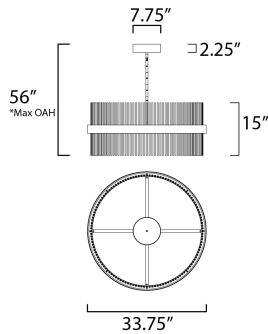

**PRODUCT DESCRIPTION**

Wide bands of Matte Black metal supports an evenly spaced row of thin tubing finished in your choice of Satin Brass, Satin Nickel or a combination of the two. The stylish design is connected by WiZ that enables the lighting's White Ambiance between 2700-5000 Kelvin. Marvel at the ring's soft indirect lighting dispersion cast light both up and down and shine along the tubes aglow. Set daylight white options for concentration tasks and energize your body. Similarly take notice of the effect when setting a warmer tone at the end of the day or to add some ambiance.

\*max overall height

**MEASUREMENTS**

DIMENSION : 33.75" L x 33.75" W x 15" H  
 MAX OAH : 56" OAH  
 CANOPY : 7.75" W x 2.25" H x 7.75" L  
 HANGING WEIGHT : 28 lb

**LAMPING**

INPUT VOLTAGE : 120-277V  
 LUMENS : 7,000 Rated (2,500 Del.)  
 BULB : 2 x 73W LED PCB Integrated , 73W Total  
 BULB INCLUDED : (Integrated)  
 DIMMABLE : Dimmable W/ WiZ compatible device or app  
 CRI : 80 CRI  
 COLOR\_TEMP : 2700 - 5000K

**FINISHES OPTION**

-  Black / Satin Brass (BKSBR)
-  Black / Satin Nickel (BKSNI)
-  Black / Satin Nickel / Satin Brass (BKSNSBR)

**MATERIAL**

Steel

**RATINGS**

cETLus  
 Dry Location

**ADDITIONAL**

SLOPE: 90  
 RATED LIFE 25000 Hours  
 OPERATING TEMPERATURE:  
 -20°C (-4°F), 40°C (104°F)