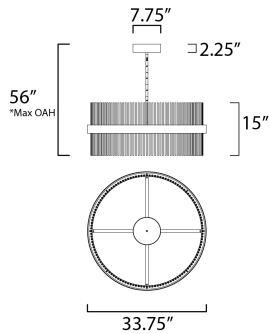

PRODUCT DESCRIPTION

Wide bands of Matte Black metal supports an evenly spaced row of thin tubing finished in your choice of Satin Brass, Satin Nickel or a combination of the two. The stylish design is connected by WiZ that enables the lighting's White Ambiance between 2700-5000 Kelvin. Marvel at the ring's soft indirect lighting dispersion cast light both up and down and shine along the tubes aglow. Set daylight white options for concentration tasks and energize your body. Similarly take notice of the effect when setting a warmer tone at the end of the day or to add some ambiance.

*max overall height

MEASUREMENTS

DIMENSION : 33.75" L x 33.75" W x 15" H
 MAX OAH : 56" OAH
 CANOPY : 7.75" W x 2.25" H x 7.75" L
 HANGING WEIGHT : 28 lb

LAMPING

INPUT VOLTAGE : 120-277V
 LUMENS : 7,000 Rated (2,500 Del.)
 BULB : 2 x 73W LED PCB Integrated , 73W Total
 BULB INCLUDED : (Integrated)
 DIMMABLE : Dimmable W/ WiZ compatible device or app
 CRI : 80 CRI
 COLOR_TEMP : 2700 - 5000K

FINISHES OPTION

-  Black / Satin Brass (BKSBR)
-  Black / Satin Nickel (BKSNI)
-  Black / Satin Nickel / Satin Brass (BKSNSBR)

MATERIAL

Steel

RATINGS

cETLus
 Dry Location

ADDITIONAL

SLOPE: 90
 RATED LIFE 25000 Hours
 OPERATING TEMPERATURE:
 -20°C (-4°F), 40°C (104°F)