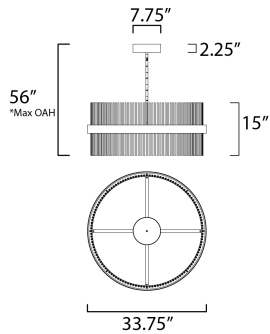

PRODUCT DESCRIPTION

Wide bands of Matte Black metal supports an evenly spaced row of thin tubing finished in your choice of Satin Brass, Satin Nickel or a combination of the two. The stylish design is connected by WiZ that enables the lighting's White Ambiance between 2700-5000 Kelvin. Marvel at the ring's soft indirect lighting dispersion cast light both up and down and shine along the tubes aglow. Set daylight white options for concentration tasks and energize your body. Similarly take notice of the effect when setting a warmer tone at the end of the day or to add some ambiance.

*max overall height

MEASUREMENTS

DIMENSION : 33.75" L x 33.75" W x 15" H
 MAX OAH : 56" OAH
 CANOPY : 7.75" W x 2.25" H x 7.75" L
 HANGING WEIGHT : 28 lb

LAMPING

INPUT VOLTAGE : 120-277V
 LUMENS : 7,000 Rated (2,500 Del.)
 BULB : 2 x 73W LED PCB Integrated , 73W Total
 BULB INCLUDED : (Integrated)
 DIMMABLE : Dimmable W/ WiZ compatible device or app
 CRI : 80 CRI
 COLOR_TEMP : 2700 - 5000K

FINISHES OPTION

- Black / Satin Brass (BKSNBR)
- Black / Satin Nickel (BKSN)
- Black / Satin Nickel / Satin Brass (BKSNBSBR)

MATERIAL

Steel

RATINGS

cETLus
 Dry Location

ADDITIONAL

SLOPE: 90
 RATED LIFE 25000 Hours
 OPERATING TEMPERATURE:
 -20°C (-4°F), 40°C (104°F)