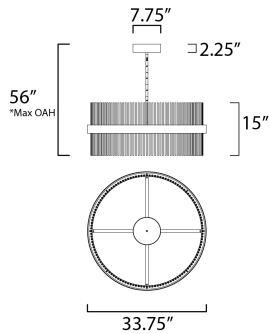

PRODUCT DESCRIPTION

Wide bands of Matte Black metal supports an evenly spaced row of thin tubing finished in your choice of Satin Brass, Satin Nickel or a combination of the two. The stylish design is connected by WiZ that enables the lighting's White Ambiance between 2700-5000 Kelvin. Marvel at the ring's soft indirect lighting dispersion cast light both up and down and shine along the tubes aglow. Set daylight white options for concentration tasks and energize your body. Similarly take notice of the effect when setting a warmer tone at the end of the day or to add some ambiance.

*max overall height

MEASUREMENTS

- DIMENSION : 33.75" L x 33.75" W x 15" H
- MAX OAH : 56" OAH
- CANOPY : 7.75" W x 2.25" H x 7.75" L
- HANGING WEIGHT : 28 lb

LAMPING

- INPUT VOLTAGE : 120-277V
- LUMENS : 7,000 Rated (2,500 Del.)
- BULB : 2 x 73W LED PCB Integrated , 73W Total
- BULB INCLUDED : (Integrated)
- DIMMABLE : Dimmable W/ WiZ compatible device or app
- CRI : 80 CRI
- COLOR_TEMP : 2700 - 5000K

FINISHES OPTION

-  Black / Satin Brass (BKSBR)
-  Black / Satin Nickel (BKSN)
-  Black / Satin Nickel / Satin Brass (BKSNsBR)

MATERIAL

Steel

RATINGS

cETLus
Dry Location

ADDITIONAL

SLOPE: 90
RATED LIFE 25000 Hours
OPERATING TEMPERATURE:
-20°C (-4°F), 40°C (104°F)