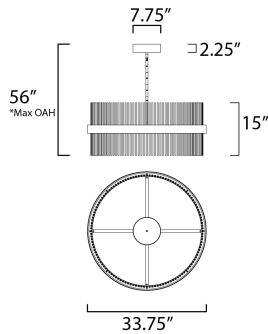

PRODUCT DESCRIPTION

Wide bands of Matte Black metal supports an evenly spaced row of thin tubing finished in your choice of Satin Brass, Satin Nickel or a combination of the two. The stylish design is connected by WiZ that enables the lighting's White Ambiance between 2700-5000 Kelvin. Marvel at the ring's soft indirect lighting dispersion cast light both up and down and shine along the tubes aglow. Set daylight white options for concentration tasks and energize your body. Similarly take notice of the effect when setting a warmer tone at the end of the day or to add some ambiance.

*max overall height

MEASUREMENTS

DIMENSION : 33.75" L x 33.75" W x 15" H
 MAX OAH : 56" OAH
 CANOPY : 7.75" W x 2.25" H x 7.75" L
 HANGING WEIGHT : 28 lb

LAMPING

INPUT VOLTAGE : 120-277V
 LUMENS : 7,000 Rated (2,500 Del.)
 BULB : 2 x 73W LED PCB Integrated , 73W Total
 BULB INCLUDED : (Integrated)
 DIMMABLE : Dimmable W/ WiZ compatible device or app
 CRI : 80 CRI
 COLOR_TEMP : 2700 - 5000K

FINISHES OPTION

-  Black / Satin Brass (BKSBR)
-  Black / Satin Nickel (BKSN)
-  Black / Satin Nickel / Satin Brass (BKSNSBR)

MATERIAL

Steel

RATINGS

cETLus
 Dry Location

ADDITIONAL

SLOPE: 90
 RATED LIFE 25000 Hours
 OPERATING TEMPERATURE:
 -20°C (-4°F), 40°C (104°F)