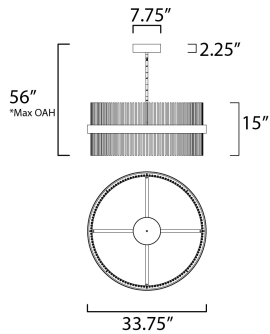

PRODUCT DESCRIPTION

Wide bands of Matte Black metal supports an evenly spaced row of thin tubing finished in your choice of Satin Brass, Satin Nickel or a combination of the two. The stylish design is connected by WiZ that enables the lighting's White Ambiance between 2700-5000 Kelvin. Marvel at the ring's soft indirect lighting dispersion cast light both up and down and shine along the tubes aglow. Set daylight white options for concentration tasks and energize your body. Similarly take notice of the effect when setting a warmer tone at the end of the day or to add some ambiance.

*max overall height

MEASUREMENTS

DIMENSION : 33.75" L x 33.75" W x 15" H
 MAX OAH : 56" OAH
 CANOPY : 7.75" W x 2.25" H x 7.75" L
 HANGING WEIGHT : 28 lb

LAMPING

INPUT VOLTAGE : 120-277V
 LUMENS : 7,000 Rated (2,500 Del.)
 BULB : 2 x 73W LED PCB Integrated , 73W Total
 BULB INCLUDED : (Integrated)
 DIMMABLE : Dimmable W/ WiZ compatible device or app
 CRI : 80 CRI
 COLOR_TEMP : 2700 - 5000K

FINISHES OPTION

-  Black / Satin Brass (BKSBR)
-  Black / Satin Nickel (BKSN)
-  Black / Satin Nickel / Satin Brass (BKSNSBR)

MATERIAL

Steel

RATINGS

cETLus
 Dry Location

ADDITIONAL

SLOPE: 90
 RATED LIFE 25000 Hours
 OPERATING TEMPERATURE:
 -20°C (-4°F), 40°C (104°F)