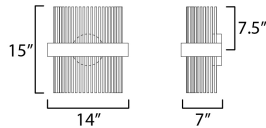

**PRODUCT DESCRIPTION**

Wide bands of Matte Black metal supports an evenly spaced row of thin tubing finished in your choice of Satin Brass, Satin Nickel or a combination of the two. The stylish design is CCT Selectable enabling you to toggle between warm 2700K to neutral 3000 or 3500K or even go brighter with 4000 and 5000K color temperatures. Marvel at the ring's soft indirect lighting dispersion cast light both up and down and shine along the tubes aglow. High style and function, this fixture's subtle features can transform not only the fixture's appearance but also the space where it is installed.

**MEASUREMENTS**

DIMENSION : 14" L x 7" W x 15" H x 7" Ext  
 MAX OAH : 5.5" W x 5.5" H  
 HANGING WEIGHT : 13.2 lb

**LAMPING**

INPUT VOLTAGE : 120-277V  
 LUMENS : 1,190 Rated (500 Del.)  
 BULB : 2 x 8.5W LED DC integrated , 17W Total  
 BULB INCLUDED : (Integrated)  
 DIMMABLE : 3-in-1: Triac, ELV, or 0-10V  
 CRI : 90 CRI  
 COLOR\_TEMP : 27-30-35-40-50K