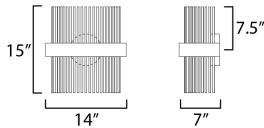

PRODUCT DESCRIPTION

Wide bands of Matte Black metal supports an evenly spaced row of thin tubing finished in your choice of Satin Brass, Satin Nickel or a combination of the two. The stylish design is connected by WiZ that enables the lighting's White Ambiance between 2700-5000 Kelvin. Marvel at the ring's soft indirect lighting dispersion cast light both up and down and shine along the tubes aglow. Set daylight white options for concentration tasks and energize your body. Similarly take notice of the effect when setting a warmer tone at the end of the day or to add some ambiance.

MEASUREMENTS

DIMENSION : 14" L x 7" W x 15" H x 7" Ext
 MAX OAH : 5.5" W x 5.5" H
 HANGING WEIGHT : 13.2 lb

LAMPING

INPUT VOLTAGE : 120-277V
 LUMENS : 1,190 Rated (500 Del.)
 BULB : 2 x 8.5W LED DC integrated , 17W Total
 BULB INCLUDED : (Integrated)
 DIMMABLE : 3-in-1: Triac, ELV, or 0-10V
 CRI : 90 CRI
 COLOR_TEMP : 27-30-35-40-50K