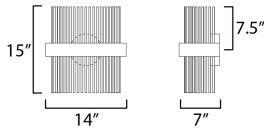

PRODUCT DESCRIPTION

Wide bands of Matte Black metal supports an evenly spaced row of thin tubing finished in your choice of Satin Brass, Satin Nickel or a combination of the two. The stylish design is connected by WiZ that enables the lighting's White Ambiance between 2700-5000 Kelvin. Marvel at the ring's soft indirect lighting dispersion cast light both up and down and shine along the tubes aglow. Set daylight white options for concentration tasks and energize your body. Similarly take notice of the effect when setting a warmer tone at the end of the day or to add some ambiance.

MEASUREMENTS

DIMENSION : 14" L x 7" W x 15" H x 7" Ext
 MAX OAH : 5.5" W x 5.5" H
 HANGING WEIGHT : 13.2 lb

LAMPING

INPUT VOLTAGE : 120-277V
 LUMENS : 1,190 Rated (500 Del.)
 BULB : 2 x 8.5W LED DC integrated , 17W Total
 BULB INCLUDED : (Integrated)
 DIMMABLE : 3-in-1: Triac, ELV, or 0-10V
 CRI : 90 CRI
 COLOR_TEMP : 27-30-35-40-50K

FINISHES OPTION

-  Black / Satin Brass (BKSBR)
-  Black / Satin Nickel (BKSN)

MATERIAL

Steel, Aluminum

RATINGS

cETLus
 Damp Location

ADDITIONAL

RATED LIFE 40000 Hours
 OPERATING TEMPERATURE:
 -20°C (-4°F), 40°C (104°F)