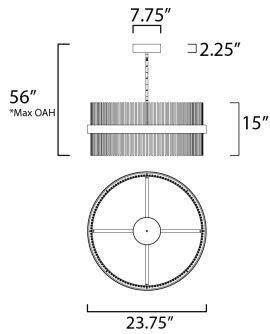

PRODUCT DESCRIPTION

Wide bands of Matte Black metal supports an evenly spaced row of thin tubing finished in your choice of Satin Brass, Satin Nickel or a combination of the two. The stylish design is connected by WiZ that enables the lighting's White Ambiance between 2700-5000 Kelvin. Marvel at the ring's soft indirect lighting dispersion cast light both up and down and shine along the tubes aglow. Set daylight white options for concentration tasks and energize your body. Similarly take notice of the effect when setting a warmer tone at the end of the day or to add some ambiance.

*max overall height

MEASUREMENTS

- DIMENSION : 23.75" W x 15" H
- MAX OAH : 56" OAH
- CANOPY : 7.75" W x 2.25" H x 7.75" L
- HANGING WEIGHT : 22.6 lb

LAMPING

- INPUT VOLTAGE : 120-277V
- LUMENS : 3,710 Rated (1,600 Del.)
- BULB : 2 x 26.5W LED DC Integrated , 53W Total
- BULB INCLUDED : (Integrated)
- DIMMABLE : Triac CL 0-10V
- CRI : 90 CRI
- COLOR_TEMP : 27-30-35-40-50K