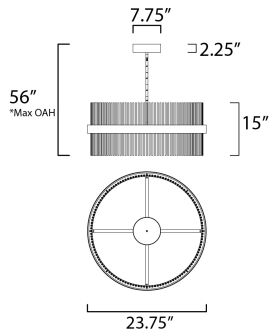

PRODUCT DESCRIPTION

Wide bands of Matte Black metal supports an evenly spaced row of thin tubing finished in your choice of Satin Brass, Satin Nickel or a combination of the two. The stylish design is connected by WiZ that enables the lighting's White Ambiance between 2700-5000 Kelvin. Marvel at the ring's soft indirect lighting dispersion cast light both up and down and shine along the tubes aglow. Set daylight white options for concentration tasks and energize your body. Similarly take notice of the effect when setting a warmer tone at the end of the day or to add some ambiance.

MEASUREMENTS

DIMENSION : 23.75" L x 23.75" W x 15" H
 MAX OAH : 56" OAH
 CANOPY : 7.75" W x 2.25" H x 7.75" L
 HANGING WEIGHT : 22.6 lb

LAMPING

INPUT VOLTAGE : 120-277V
 LUMENS : 3,710 Rated (1,600 Del.)
 BULB : 2 x 26.5W LED DC Integrated , 53W Total
 BULB INCLUDED : (Integrated)
 DIMMABLE : Triac CL 0-10V
 CRI : 90 CRI
 COLOR_TEMP : 27-30-35-40-50K

*max overall height

FINISHES OPTION

- Black / Satin Brass (BKSNBR)
- Black / Satin Nickel (BKSN)

MATERIAL

Steel, Aluminum

RATINGS

cETLus
 Dry Location

ADDITIONAL