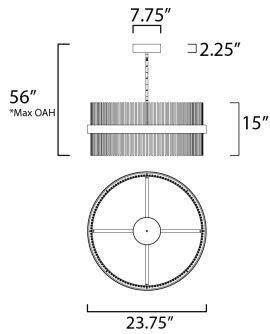

**PRODUCT DESCRIPTION**

Wide bands of Matte Black metal supports an evenly spaced row of thin tubing finished in your choice of Satin Brass, Satin Nickel or a combination of the two. The stylish design is connected by WiZ that enables the lighting's White Ambiance between 2700-5000 Kelvin. Marvel at the ring's soft indirect lighting dispersion cast light both up and down and shine along the tubes aglow. Set daylight white options for concentration tasks and energize your body. Similarly take notice of the effect when setting a warmer tone at the end of the day or to add some ambiance.

\*max overall height

**MEASUREMENTS**

- DIMENSION : 23.75" L x 23.75" W x 15" H
- MAX OAH : 56" OAH
- CANOPY : 7.75" W x 2.25" H x 7.75" L
- HANGING WEIGHT : 22.6 lb

**LAMPING**

- INPUT VOLTAGE : 120-277V
- LUMENS : 3,710 Rated (1,600 Del.)
- BULB : 2 x 26.5W LED DC Integrated , 53W Total
- BULB INCLUDED : (Integrated)
- DIMMABLE : Triac CL 0-10V
- CRI : 90 CRI
- COLOR\_TEMP : 27-30-35-40-50K