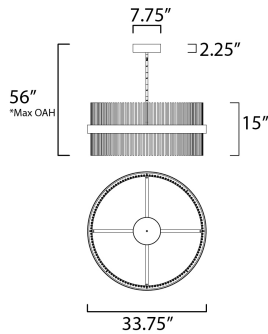

PRODUCT DESCRIPTION

Wide bands of Matte Black metal supports an evenly spaced row of thin tubing finished in your choice of Satin Brass, Satin Nickel or a combination of the two. The stylish design is CCT Selectable enabling you to toggle between warm 2700K to neutral 3000 or 3500K or even go brighter with 4000 and 5000K color temperatures. Marvel at the ring's soft indirect lighting dispersion cast light both up and down and shine along the tubes aglow. High style and function, this fixture's subtle features can transform not only the fixture's appearance but also the space where it is installed.

MEASUREMENTS

DIMENSION : 33.75" W x 15" H
 MAX OAH : 56" OAH
 CANOPY : 7.75" W x 2.25" H x 7.75" L
 HANGING WEIGHT : 32.5 lb

LAMPING

INPUT VOLTAGE : 120-277V
 LUMENS : 5,110 Rated (2,500 Del.)
 BULB : 2 x 36.5W LED DC Integrated , 73W Total
 BULB INCLUDED : (Integrated)
 DIMMABLE : Triac CL 0-10V
 CRI : 90 CRI
 COLOR_TEMP : 27-30-35-40-50K

*max overall height

FINISHES OPTION

- Black / Satin Brass (BKSBR)
- Black / Satin Nickel (BKSN)

MATERIAL

Steel, Aluminum

RATINGS

cETLus
 Dry Location

ADDITIONAL