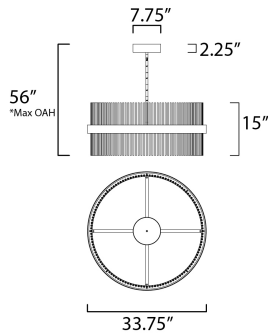

PRODUCT DESCRIPTION

Wide bands of Matte Black metal supports an evenly spaced row of thin tubing finished in your choice of Satin Brass, Satin Nickel or a combination of the two. The stylish design is CCT Selectable enabling you to toggle between warm 2700K to neutral 3000 or 3500K or even go brighter with 4000 and 5000K color temperatures. Marvel at the ring's soft indirect lighting dispersion cast light both up and down and shine along the tubes aglow. High style and function, this fixture's subtle features can transform not only the fixture's appearance but also the space where it is installed.

*max overall height

MEASUREMENTS

- DIMENSION : 33.75" W x 15" H
- MAX OAH : 56" OAH
- CANOPY : 7.75" W x 2.25" H x 7.75" L
- HANGING WEIGHT : 32.5 lb

LAMPING

- INPUT VOLTAGE : 120-277V
- LUMENS : 5,110 Rated (2,500 Del.)
- BULB : 2 x 36.5W LED DC Integrated , 73W Total
- BULB INCLUDED : (Integrated)
- DIMMABLE : Triac CL 0-10V
- CRI : 90 CRI
- COLOR_TEMP : 27-30-35-40-50K

FINISHES OPTION

-  Black / Satin Brass (BKSBR)
-  Black / Satin Nickel (BKSN)

MATERIAL

Steel, Aluminum

RATINGS

cETLus
Dry Location

ADDITIONAL

RATED LIFE 40000 Hours
OPERATING TEMPERATURE:
-20°C (-4°F), 40°C (104°F)