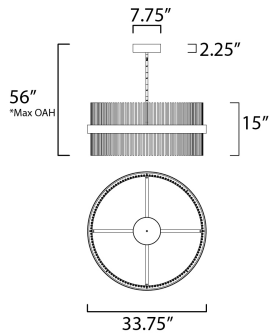

PRODUCT DESCRIPTION

Wide bands of Matte Black metal supports an evenly spaced row of thin tubing finished in your choice of Satin Brass, Satin Nickel or a combination of the two. The stylish design is CCT Selectable enabling you to toggle between warm 2700K to neutral 3000 or 3500K or even go brighter with 4000 and 5000K color temperatures. Marvel at the ring's soft indirect lighting dispersion cast light both up and down and shine along the tubes aglow. High style and function, this fixture's subtle features can transform not only the fixture's appearance but also the space where it is installed.

*max overall height

MEASUREMENTS

- DIMENSION : 33.75" W x 15" H
- MAX OAH : 56" OAH
- CANOPY : 7.75" W x 2.25" H x 7.75" L
- HANGING WEIGHT : 32.5 lb

LAMPING

- INPUT VOLTAGE : 120-277V
- LUMENS : 5,110 Rated (2,500 Del.)
- BULB : 2 x 36.5W LED DC Integrated , 73W Total
- BULB INCLUDED : (Integrated)
- DIMMABLE : Triac CL 0-10V
- CRI : 90 CRI
- COLOR_TEMP : 27-30-35-40-50K