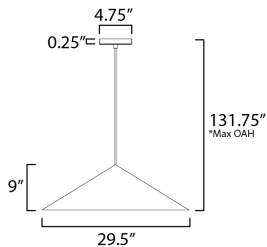

MEASUREMENTS

DIMENSION	: 29.5" W x 9" H x 29.5" Ext
MAX OAH	: 131.75" OAH
CANOPY	: 4.75" W x 0.25" H x 4.75" L
HANGING WEIGHT	: 4.94 lb

LAMPING

INPUT VOLTAGE	: 120V
LUMENS	: 900 Rated (650 Del.)
BULB	: 1 x 12W LED E26 Medium , 12W Total
BULB INCLUDED	: (Included)
CRI	: 90 CRI
COLOR_TEMP	: 3000K