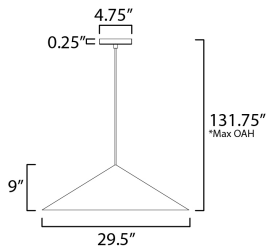

LAMPING

INPUT VOLTAGE : 120V
LUMENS : 900 Rated (650 Del.)
BULB : 1 x 12W LED E26 Medium , 12W Total
BULB INCLUDED : (Included)
CRI : 90 CRI
COLOR_TEMP : 3000K

*max overall height

Always consult a qualified electrician before installing any lighting product.