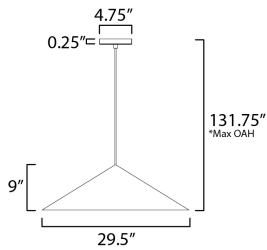

MEASUREMENTS

DIMENSION : 29.5" W x 9" H x 29.5" Ext
 MAX OAH : 131.75" OAH
 CANOPY : 4.75" W x 0.25" H x 4.75" L
 HANGING WEIGHT : 4.94 lb

LAMPING

INPUT VOLTAGE : 120V
 LUMENS : 900 Rated (650 Del.)
 BULB : 1 x 12W LED E26 Medium , 12W Total
 BULB INCLUDED : (Included)
 CRI : 90 CRI
 COLOR_TEMP : 3000K