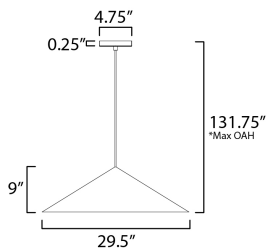

LAMPING

INPUT VOLTAGE : 120V
LUMENS : 900 Rated (650 Del.)
BULB : 1 x 12W LED E26 Medium , 12W Total
BULB INCLUDED : (Included)
CRI : 90 CRI
COLOR_TEMP : 3000K

*max overall height

Always consult a qualified electrician before installing any lighting product.