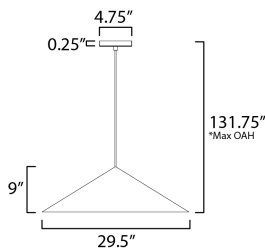

LAMPING

INPUT VOLTAGE : 120V
LUMENS : 900 Rated (650 Del.)
BULB : 1 x 12W LED E26 Medium , 12W Total
BULB INCLUDED : (Included)
CRI : 90 CRI
COLOR_TEMP : 3000K

*max overall height

Always consult a qualified electrician before installing any lighting product.