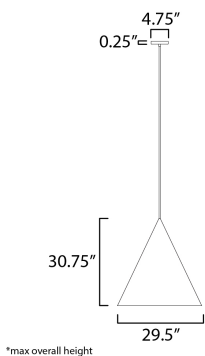

LAMPING

INPUT VOLTAGE : 120V
LUMENS : 1,600 Rated (1,440 Del.)
BULB : 1 x 16W LED E26 Medium , 16W Total
BULB INCLUDED : (Included)
DIMMABLE : Y
CRI : 90 CRI
COLOR_TEMP : 3000K