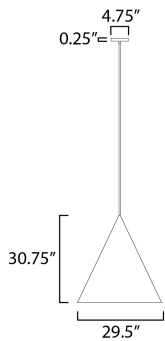

**PRODUCT DESCRIPTION**

Sleek and simple, the effortlessly chic oversized cone pendants add a modern touch to elevate your space. A second, smaller aperture cone shade with a white interior is recessed to house a surprisingly brilliant single light source that beams additional light downward without creating glare. This distinctive cut off accentuates the black finish on the surfaces between two cones. Available in Black and Antique Brass, this pendant series exemplifies the enduring elegance of the cone form in design.

**MEASUREMENTS**

DIMENSION : 29.5" L x 29.5" W x 30.75" H  
 MAX OAH : 153.5" OAH  
 CANOPY : 4.75" W x 0.25" H x 4.75" L  
 HANGING WEIGHT : 23 lb

**LAMPING**

INPUT VOLTAGE : 120V  
 LUMENS : 1,600 Rated (1,440 Del.)  
 BULB : 1 x 16W LED E26 Medium , 16W Total  
 BULB INCLUDED : (Included)  
 DIMMABLE : Y  
 CRI : 90 CRI  
 COLOR\_TEMP : 3000K