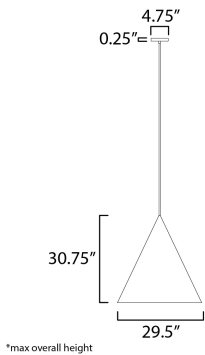

**MEASUREMENTS**

DIMENSION : 29.5" L x 29.5" W x 30.75" H  
 MAX OAH : 153.5" OAH  
 CANOPY : 4.75" W x 0.25" H x 4.75" L  
 HANGING WEIGHT : 23 lb

**LAMPING**

INPUT VOLTAGE : 120V  
 LUMENS : 1,600 Rated (1,440 Del.)  
 BULB : 1 x 16W LED E26 Medium , 16W Total  
 BULB INCLUDED : (Included)  
 DIMMABLE : Y  
 CRI : 90 CRI  
 COLOR\_TEMP : 3000K