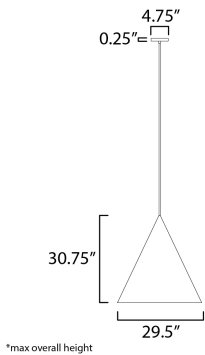

MEASUREMENTS

DIMENSION : 29.5" L x 29.5" W x 30.75" H
 MAX OAH : 153.5" OAH
 CANOPY : 4.75" W x 0.25" H x 4.75" L
 HANGING WEIGHT : 23 lb

LAMPING

INPUT VOLTAGE : 120V
 LUMENS : 1,600 Rated (1,440 Del.)
 BULB : 1 x 16W LED E26 Medium , 16W Total
 BULB INCLUDED : (Included)
 DIMMABLE : Y
 CRI : 90 CRI
 COLOR_TEMP : 3000K