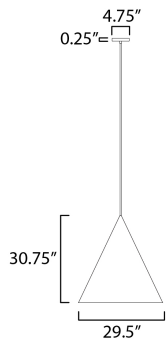

**PRODUCT DESCRIPTION**

Sleek and simple, the effortlessly chic oversized cone pendants add a modern touch to elevate your space. A second, smaller aperture cone shade with a white interior is recessed to house a surprisingly brilliant single light source that beams additional light downward without creating glare. This distinctive cut off accentuates the black finish on the surfaces between two cones. Available in Black and Antique Brass, this pendant series exemplifies the enduring elegance of the cone form in design.

**MEASUREMENTS**

DIMENSION : 29.5" L x 29.5" W x 30.75" H  
 MAX OAH : 153.5" OAH  
 CANOPY : 4.75" W x 0.25" H x 4.75" L  
 HANGING WEIGHT : 23 lb

**LAMPING**

INPUT VOLTAGE : 120V  
 LUMENS : 1,600 Rated (1,440 Del.)  
 BULB : 1 x 16W LED E26 Medium , 16W Total  
 BULB INCLUDED : (Included)  
 DIMMABLE : Y  
 CRI : 90 CRI  
 COLOR\_TEMP : 3000K