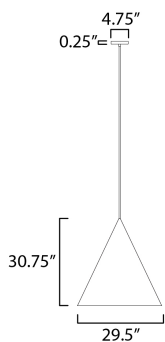

LAMPING

INPUT VOLTAGE : 120V
LUMENS : 1,600 Rated (1,440 Del.)
BULB : 1 x 16W LED E26 Medium , 16W Total
BULB INCLUDED : (Included)
DIMMABLE : Y
CRI : 90 CRI
COLOR_TEMP : 3000K

*max overall height

FINISHES OPTION

- Antique Brass (AB)
- Black (BK)

MATERIAL

Aluminum

RATINGS

cETLus
Dry Location

ADDITIONAL

RATED LIFE 25000 Hours
OPERATING TEMPERATURE:
-20°C (-4°F), 40°C (104°F)

Always consult a qualified electrician before installing any lighting product.