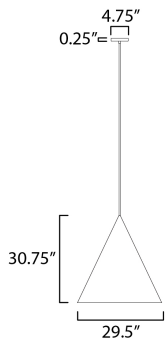

PRODUCT DESCRIPTION

Sleek and simple, the effortlessly chic oversized cone pendants add a modern touch to elevate your space. A second, smaller aperture cone shade with a white interior is recessed to house a surprisingly brilliant single light source that beams additional light downward without creating glare. This distinctive cut off accentuates the black finish on the surfaces between two cones. Available in Black and Antique Brass, this pendant series exemplifies the enduring elegance of the cone form in design.

MEASUREMENTS

DIMENSION : 29.5" L x 29.5" W x 30.75" H
 MAX OAH : 153.5" OAH
 CANOPY : 4.75" W x 0.25" H x 4.75" L
 HANGING WEIGHT : 23 lb

LAMPING

INPUT VOLTAGE : 120V
 LUMENS : 1,600 Rated (1,440 Del.)
 BULB : 1 x 16W LED E26 Medium , 16W Total
 BULB INCLUDED : (Included)
 DIMMABLE : Y
 CRI : 90 CRI
 COLOR_TEMP : 3000K