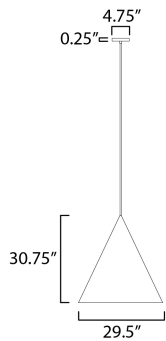

PRODUCT DESCRIPTION

Sleek and simple, the effortlessly chic oversized cone pendants add a modern touch to elevate your space. A second, smaller aperture cone shade with a white interior is recessed to house a surprisingly brilliant single light source that beams additional light downward without creating glare. This distinctive cut off accentuates the black finish on the surfaces between two cones. Available in Black and Antique Brass, this pendant series exemplifies the enduring elegance of the cone form in design.

MEASUREMENTS

DIMENSION : 29.5" L x 29.5" W x 30.75" H
 MAX OAH : 153.5" OAH
 CANOPY : 4.75" W x 0.25" H x 4.75" L
 HANGING WEIGHT : 23 lb

LAMPING

INPUT VOLTAGE : 120V
 LUMENS : 1,600 Rated (1,440 Del.)
 BULB : 1 x 16W LED E26 Medium , 16W Total
 BULB INCLUDED : (Included)
 DIMMABLE : Y
 CRI : 90 CRI
 COLOR_TEMP : 3000K