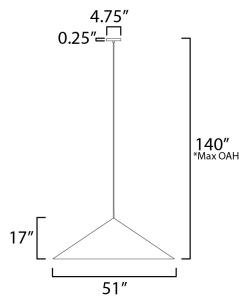

\*max overall height

### MEASUREMENTS

DIMENSION	: 51" L x 51" W x 17" H
MAX OAH	: 140" OAH
CANOPY	: 4.75" W x 0.25" H x 4.75" L
HANGING WEIGHT	: 51.6 lb