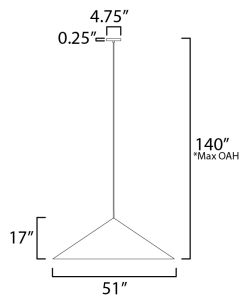

*max overall height

MEASUREMENTS

DIMENSION	: 51" L x 51" W x 17" H
MAX OAH	: 140" OAH
CANOPY	: 4.75" W x 0.25" H x 4.75" L
HANGING WEIGHT	: 51.6 lb

LAMPING

INPUT VOLTAGE	: 120V
LUMENS	: 1,600 Rated (1,440 Del.)
BULB	: 1 x 16W LED E26 Medium , 16W Total
BULB INCLUDED	: (Included)
DIMMABLE	: Y
CRI	: 90 CRI
COLOR_TEMP	: 3000K