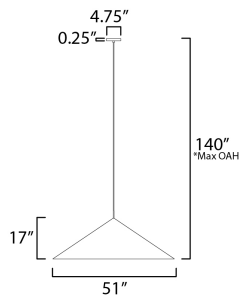

\*max overall height

### MEASUREMENTS

DIMENSION	: 51" L x 51" W x 17" H
MAX OAH	: 140" OAH
CANOPY	: 4.75" W x 0.25" H x 4.75" L
HANGING WEIGHT	: 51.6 lb