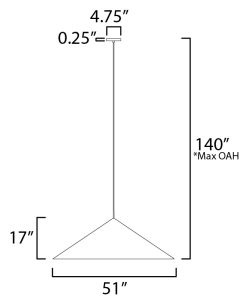

*max overall height

MEASUREMENTS

DIMENSION	: 51" L x 51" W x 17" H
MAX OAH	: 140" OAH
CANOPY	: 4.75" W x 0.25" H x 4.75" L
HANGING WEIGHT	: 51.6 lb

LAMPING

INPUT VOLTAGE	: 120V
LUMENS	: 1,600 Rated (1,440 Del.)
BULB	: 1 x 16W LED E26 Medium , 16W Total
BULB INCLUDED	: (Included)
DIMMABLE	: Y
CRI	: 90 CRI
COLOR_TEMP	: 3000K