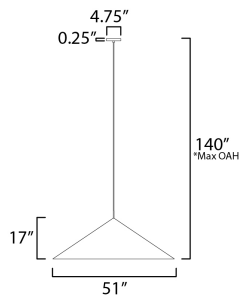

*max overall height

MEASUREMENTS

| | |
|----------------|-------------------------------|
| DIMENSION | : 51" L x 51" W x 17" H |
| MAX OAH | : 140" OAH |
| CANOPY | : 4.75" W x 0.25" H x 4.75" L |
| HANGING WEIGHT | : 51.6 lb |