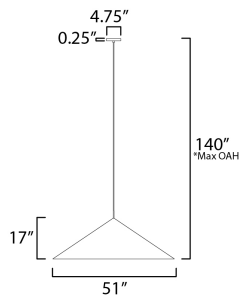

\*max overall height

### MEASUREMENTS

DIMENSION	: 51" L x 51" W x 17" H
MAX OAH	: 140" OAH
CANOPY	: 4.75" W x 0.25" H x 4.75" L
HANGING WEIGHT	: 51.6 lb