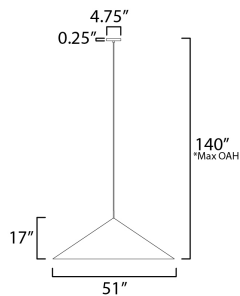

PRODUCT DESCRIPTION

Sleek and simple, the effortlessly chic oversized cone pendants add a modern touch to elevate your space. A second, smaller aperture cone shade with a white interior is recessed to house a surprisingly brilliant single light source that beams additional light downward without creating glare. This distinctive cut off accentuates the black finish on the surfaces between two cones. Available in Black and Antique Brass, this pendant series exemplifies the enduring elegance of the cone form in design.

*max overall height

MEASUREMENTS

DIMENSION	: 51" L x 51" W x 17" H
MAX OAH	: 140" OAH
CANOPY	: 4.75" W x 0.25" H x 4.75" L
HANGING WEIGHT	: 51.6 lb

LAMPING

INPUT VOLTAGE	: 120V
LUMENS	: 1,600 Rated (1,440 Del.)
BULB	: 1 x 16W LED E26 Medium , 16W Total
BULB INCLUDED	: (Included)
DIMMABLE	: Y
CRI	: 90 CRI
COLOR_TEMP	: 3000K