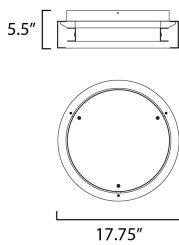

MEASUREMENTS

DIMENSION : 17.75" L x 17.75" W x 5.5" H
 MAX OAH : 15" W x 15" H
 CANOPY : 1.5" H
 HANGING WEIGHT : 17.6 lb

LAMPING

INPUT VOLTAGE : 120-277V
 LUMENS : 2,400 Rated (1,800 Del.)
 BULB : 1 x 36W LED PCB Integrated , 36W Total
 BULB INCLUDED : (Integrated)
 DIMMABLE : Dimmable W/ WIZ compatible device or app
 CRI : 90 CRI
 COLOR_TEMP : RGBTWK

FINISHES OPTION

-  Black (BK)
-  Matte White (MW)

MATERIAL

Aluminum, Acrylic, Steel

RATINGS

cETLus
 Dry Location

ADDITIONAL

RATED LIFE 50000 Hours
 OPERATING TEMPERATURE:
 -20°C (-4°F), 40°C (104°F)