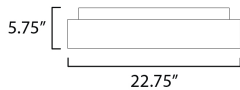

MEASUREMENTS

DIMENSION : 22.75" L x 22.75" W x 5.75" H
 CANOPY : 19.75" W x 1.5" H x 19.75" L
 HANGING WEIGHT : 13.2 lb

LAMPING

INPUT VOLTAGE : 120-277V
 LUMENS : 2,800 Rated (2,100 Del.)
 BULB : 1 x 36W LED PCB Integrated , 36W Total
 BULB INCLUDED : (Integrated)
 DIMMABLE : Dimmable W/ WIZ compatible device or app
 CRI : 90 CRI
 COLOR_TEMP : RGBTWK

FINISHES OPTION

-  Black (BK)
-  Matte White (MW)

MATERIAL

Aluminum, Acrylic, Steel

RATINGS

cETLus
 Dry Location

ADDITIONAL

RATED LIFE 50000 Hours
 OPERATING TEMPERATURE:
 -20°C (-4°F), 40°C (104°F)