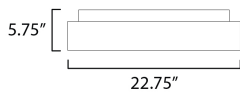

MEASUREMENTS

DIMENSION : 22.75" L x 22.75" W x 5.75" H
 CANOPY : 19.75" W x 1.5" H x 19.75" L
 HANGING WEIGHT : 13.2 lb

LAMPING

INPUT VOLTAGE : 120-277V
 LUMENS : 2,800 Rated (2,100 Del.)
 BULB : 1 x 36W LED PCB Integrated , 36W Total
 BULB INCLUDED : (Integrated)
 DIMMABLE : Dimmable W/ WIZ compatible device or app
 CRI : 90 CRI
 COLOR_TEMP : RGBTWK