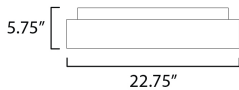

**MEASUREMENTS**

DIMENSION : 22.75" L x 22.75" W x 5.75" H  
 CANOPY : 19.75" W x 1.5" H x 19.75" L  
 HANGING WEIGHT : 13.2 lb

**LAMPING**

INPUT VOLTAGE : 120-277V  
 LUMENS : 2,800 Rated (2,100 Del.)  
 BULB : 1 x 36W LED PCB Integrated , 36W Total  
 BULB INCLUDED : (Integrated)  
 DIMMABLE : Dimmable W/ WIZ compatible device or app  
 CRI : 90 CRI  
 COLOR\_TEMP : RGBTWK