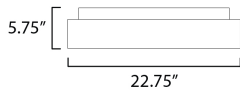

**MEASUREMENTS**

DIMENSION : 22.75" L x 22.75" W x 5.75" H  
 CANOPY : 19.75" W x 1.5" H x 19.75" L  
 HANGING WEIGHT : 13.2 lb

**LAMPING**

INPUT VOLTAGE : 120-277V  
 LUMENS : 2,800 Rated (2,100 Del.)  
 BULB : 1 x 36W LED PCB Integrated , 36W Total  
 BULB INCLUDED : (Integrated)  
 DIMMABLE : Dimmable W/ WIZ compatible device or app  
 CRI : 90 CRI  
 COLOR\_TEMP : RGBTWK