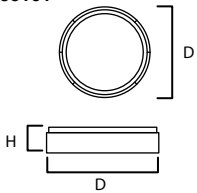

FINISHES OPTION

MATERIAL:

Aluminum + Steel + Acrylic

RATINGS:

WPH g
 8fm'c WUhc b'
 8ja a UVY fk Jh K N
 Wca dUHY XYj JW'cfUddE'
 7.5 Hry & (')

ADDITIONAL:

RATED LIFE: 50,000 hours
 OPERATING TEMP: -20° C (-4°), 40° C (104° F)

QR code to Wiz App

E35101

MEASUREMENTS

MODEL	DIMENSION	CANOPY	HANGING WEIGHT	WIRE LENGTH
E35101	22.75"D x 5.75"H	19.75"W x 1.5"H x 19.75"L	13.2 lb	8"L
E35104	27.75"D x 4"H, 123.75"OAH	8.75"W x 1.5"H x 8.75"L	11.66 lb	120"L