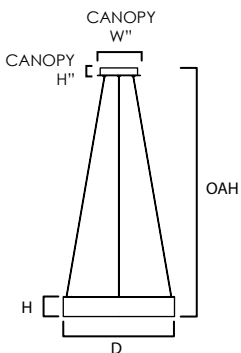

E35104

LAMPING

MODEL	BULB TYPE	CRI	LUMENS RATED	DEL	INPUT	COLOR TEMP
E35101	36W PCB LED (Integrated)	90+	2800	2100	120V	RGBW Y
E35104	50W PCB LED (Integrated)	90+	3500	2800	120V	RGBW Y

*controlled through Wiz app