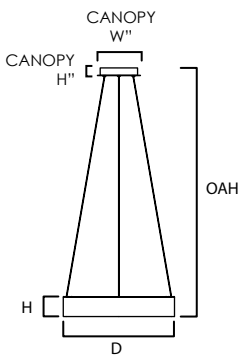

E35104

Contemporary Lighting™

WESTERN DISTRIBUTION CENTER (HEADQUARTER)
253 NORTH VINELAND AVE | CITY OF INDUSTRY, CA 91746

EASTERN DISTRIBUTION CENTER
101 GARDNER PARK, | PEACHTREE CITY, GA 30269

P. 626.956.4200 | F. 626.956.4225 | maximlighting.com