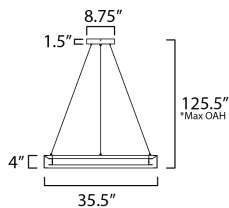

**MEASUREMENTS**

DIMENSION : 35.5" L x 35.5" W x 4" H  
 MAX OAH : 125.5" OAH  
 CANOPY : 8.75" W x 1.5" H x 8.75" L  
 HANGING WEIGHT : 7.7 lb

**LAMPING**

INPUT VOLTAGE : 120-277V  
 LUMENS : 4,800 Rated (3,200 Del.)  
 BULB : 1 x 60W LED PCB Integrated , 60W Total  
 BULB INCLUDED : (Integrated)  
 DIMMABLE : Dimmable W/ WIZ compatible device or app  
 CRI : 90 CRI  
 COLOR\_TEMP : RGBTWK